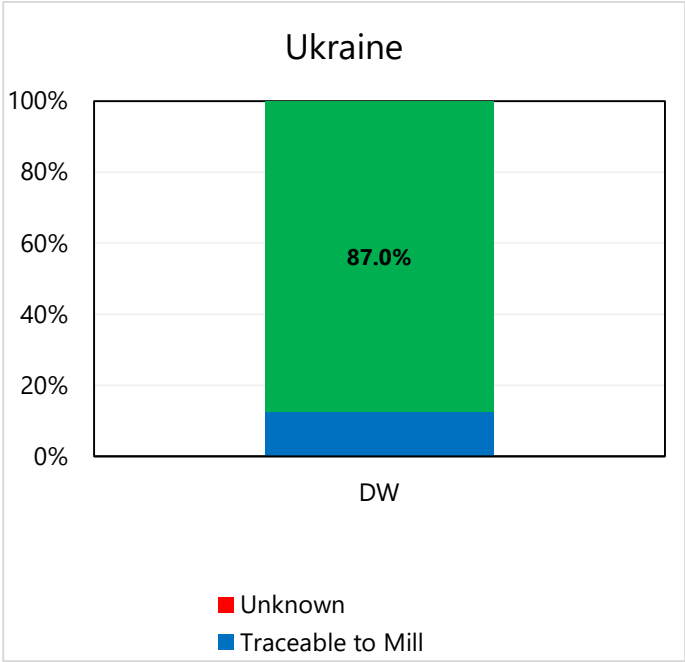

Refinery	Code
Calofic Hiep Phuoc	Hiep Phuoc
Calofic Quang Ninh	Quang Ninh

United States of America

LEGEND

Refinery	Code
Wilmar Oils & Fats (Stockton) LLC	WOFS

Ukraine

LEGEND

Refinery	Code
Delta Wilmar CIS Ltd	DW