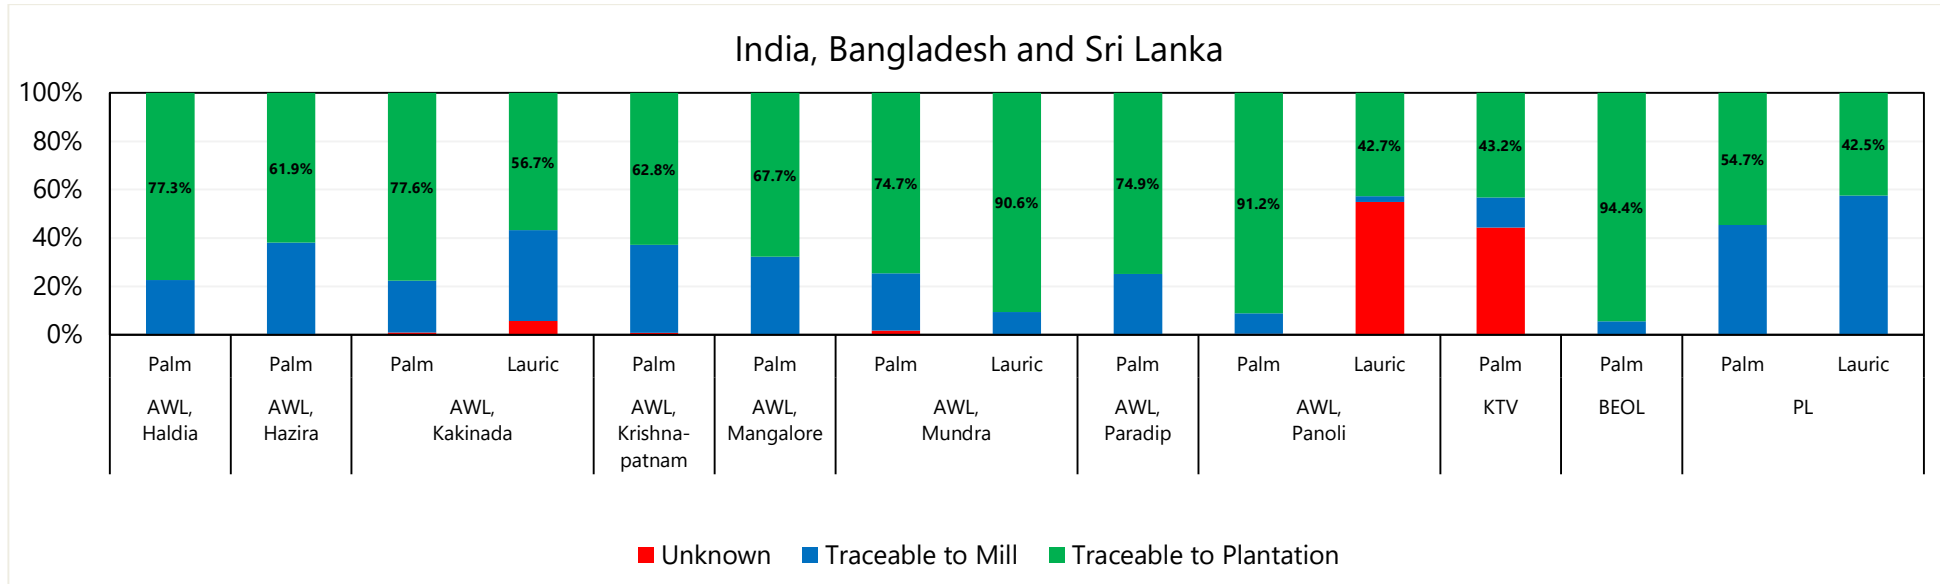

India, Bangladesh and Sri Lanka

LEGEND

Refinery	Code
AWL Agri Business Ltd, Haldia	AWL, Haldia
AWL Agri Business Ltd, Hazira	AWL, Hazira
AWL Agri Business Ltd, Kakinada	AWL, Kakinada
AWL Agri Business Ltd, Krishnapatnam	AWL, Krishnapatnam
AWL Agri Business Ltd, Mangalore	AWL, Mangalore
AWL Agri Business Ltd, Mundra	AWL, Mundra
AWL Agri Business Ltd, Paradip	AWL, Paradip
AWL Agri Business Ltd, Panoli	AWL, Panoli

Refinery	Code
KTV Health Food Pvt Ltd, Chennai	KTV
Bangladesh Edible Oil Limited	BEOL
Pyramid Lanka (Private) Limited	PL