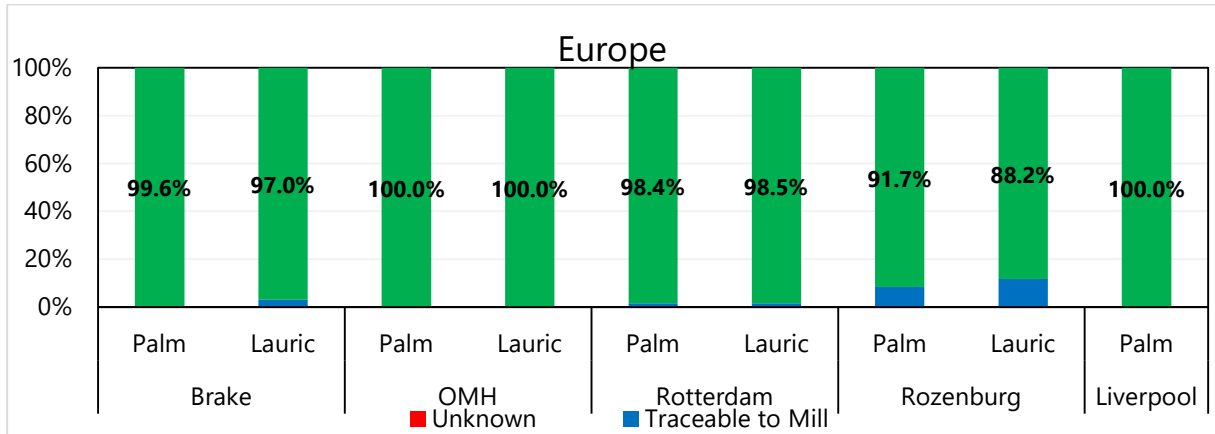

Europe

LEGEND

Refinery	Code
Olenex Edible Oils GmbH	Brake
Olenex Edible Oils GmbH – Werk OMH	OMH
Olenex Edible Oils BV	Rotterdam
Wilmar Oleochemicals BV	Rozenburg
Volac Wilmar Feed Ingredients Ltd	Liverpool