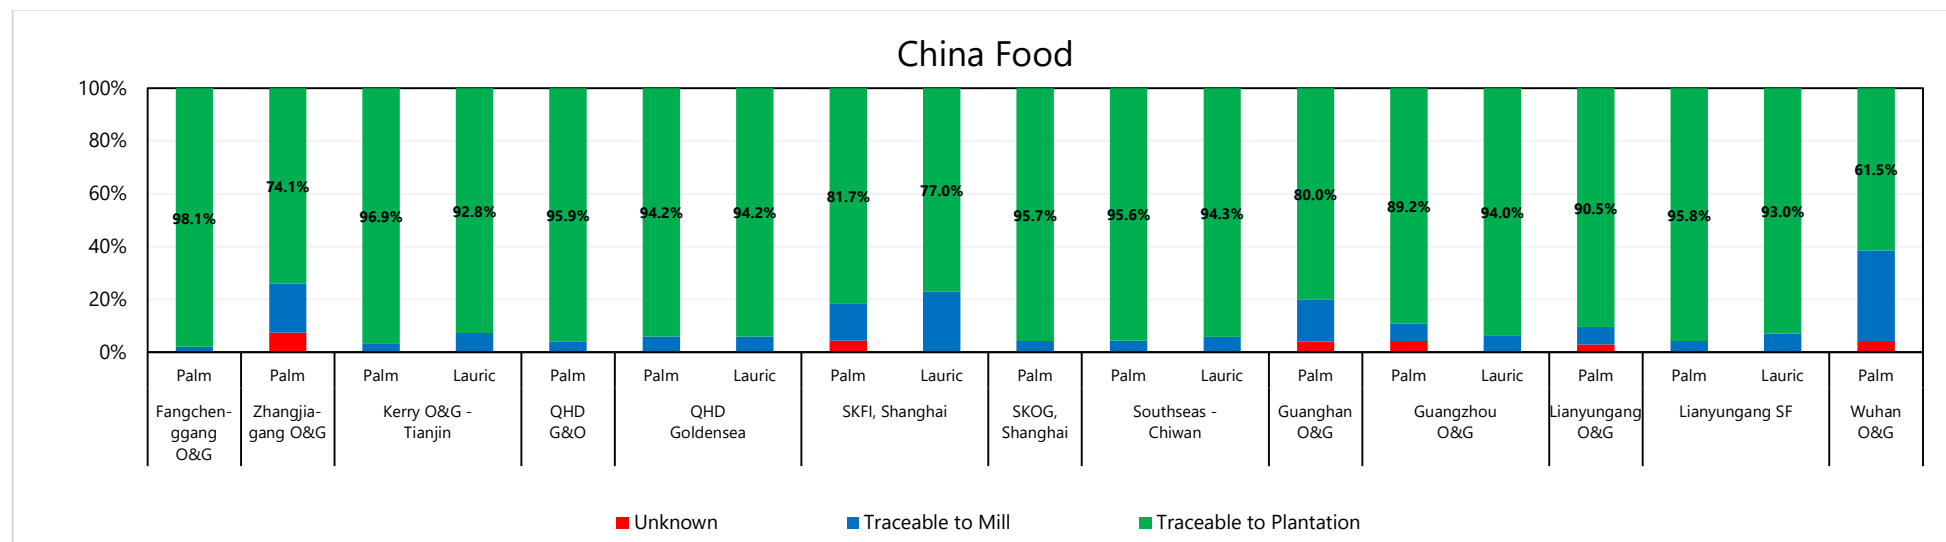

China

LEGEND

Refinery	Code
Yihai (Guangzhou) Oils & Grains Industries Co., Ltd	Guangzhou O&G
Shanghai Kerry Food Industries Co., Ltd	SKFI, Shanghai
Shanghai Kerry Oils & Grains Industrial Co., Ltd	SKOG, Shanghai
Kerry Oils & Grains (Tianjin) Ltd	Kerry O&G - Tianjin
Yihai (Lianyungang) Speciality Fats Industries Co., Ltd	Lianyungang SF
Qinhuangdao Goldensea Grain & Oil Industry Co., Ltd.	QHD G&O
Qinhuangdao Goldensea Specialty Oils & Fats Industries Co., Ltd	QHD Goldensea
Southseas Oils & Fats Industrial (Chiwan) Ltd	Southseas - Chiwan
Yihai (Guanghan) Oils, Grains & Foodstuffs Co., Ltd	Guanghan O&G
Yihai Kerry (Wuhan) Oils & Grains Industries Co., Ltd	Wuhan O&G
Yijiang (Zhangjiagang) Oils & Grains Industries Co., Ltd	Zhangjiagang O&G
Yihai (Liangyungang) Oils & Grains Industries Co., Ltd.	Lianyungang O&G
Great Ocean Oils & Grains Industries (Fangchenggang) Co., Ltd	Fangchenggang O&G