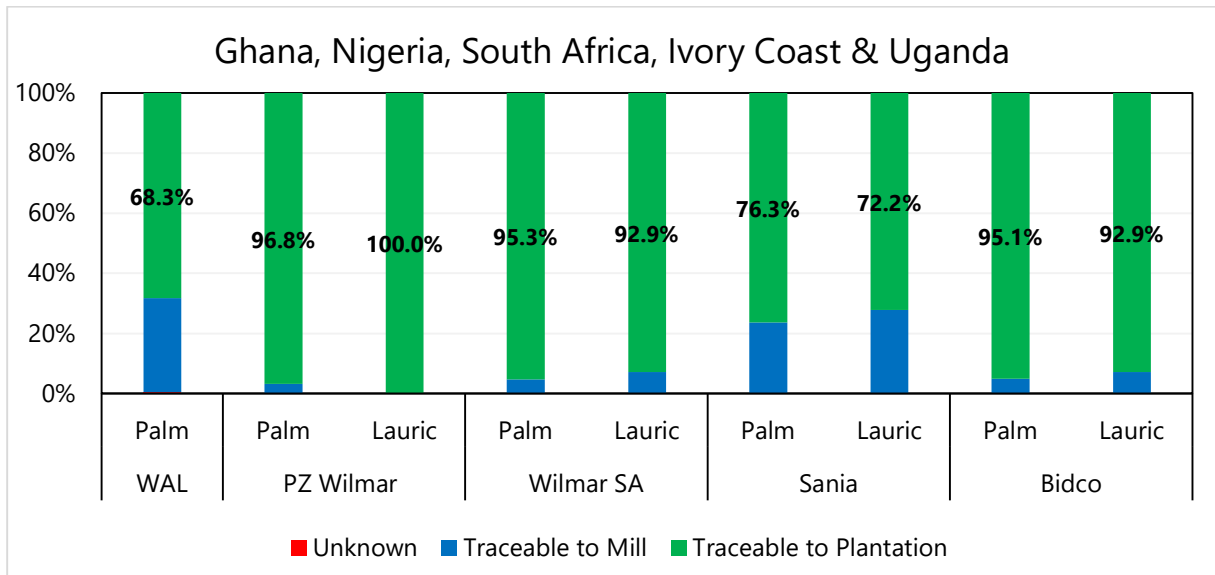

Africa

LEGEND

Refinery	Code
Wilmar Africa Limited	WAL
PZ Wilmar Ltd	PZ Wilmar
Wilmar SA (Pty) Limited	Wilmar SA
Sania CIE	Sania
Bidco Uganda Limited	Bidco
Wilmar Industries Zambia Limited	WIZL