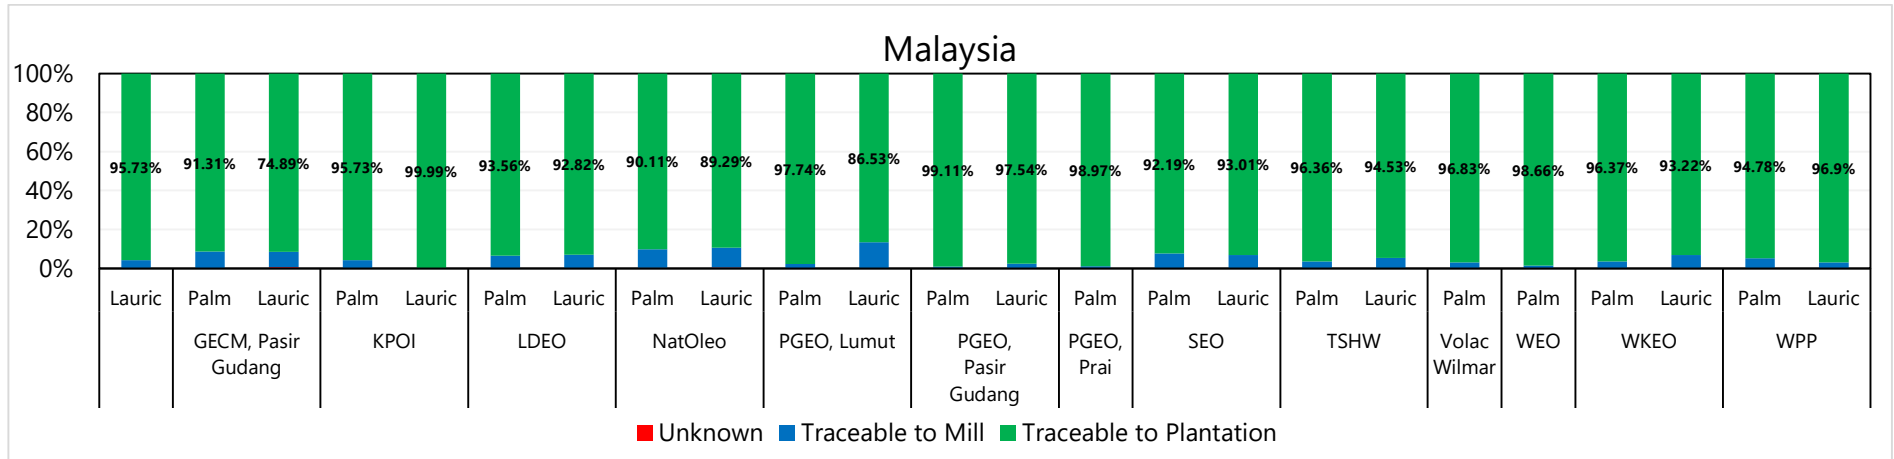

Malaysia

LEGEND

Refinery	Code
Bintulu Edible Oils Sdn Bhd, Bintulu	BEO
Global Eco Chemicals Sdn Bhd, Pasir Gudang	GECEM, Pasir Gudang
Kuching Palm Oil Industries Sdn Bhd, Kuching	KPOI
Lahad Datu Edible Oils Sdn Bhd, Lahad Datu	LDEO
Natural Oleochemicals Sdn Bhd, Pasir Gudang	NatOleo
PGEO Edible Oils Sdn Bhd, Lumut	PGEO, Lumut
PGEO Edible Oils Sdn Bhd, Pasir Gudang	PGEO, Pasir Gudang

Refinery	Code
PGEO Edible Oils Sdn Bhd, Prai	PGEO, Prai
Sandakan Edible Oils Sdn Bhd, Sandakan	SEO
TSH-Wilmar Sdn Bhd, Kunak	TSHW
Volac Wilmar Feed Ingredients Sdn Bhd, Pasir Gudang	Volac Wilmar
Wilmar Edible Oils Sdn Bhd, Butterworth	WEO
Wilmar Kuantan Edible Oils Sdn Bhd, Kuantan	WKEO
Wilmar Palm Products Sdn Bhd, Pulau Indah	WPP