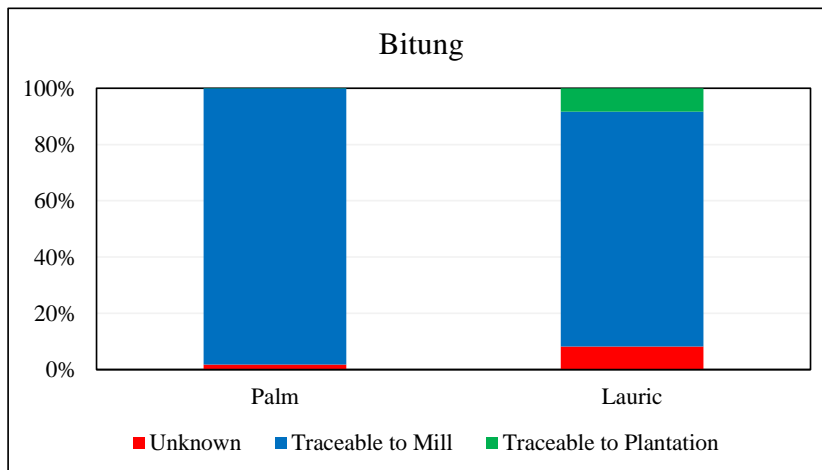

PT Multimas Nabati Sulawesi, Bitung
Traceability Summary - Supplies January - December 2015

Supplying mills according to region	Palm	Lauric
Central Sulawesi	3	2
East Kalimantan	7	10
East Sulawesi	1	1
North Kalimantan	4	5
Papua	1	1
South Papua	1	1
West Kalimantan	1	1
Unknown	1	3
Total	19	24

Traceability	Palm	Lauric
Unknown	1.7%	8.2%
Traceable to mill*	98.3%	91.8%
*(includes traceable to plantation)	4.4%	9.4%

No of Suppliers

Wilmar owned mill	1	1
Third party mills	18	23
Wilmar refineries	1	0
Others(refiners/traders/bulkers)	0	0

Percentage

Wilmar owned mill	4.4%	9.4%
Third party mills	94.2%	90.6%
Wilmar refineries	1.4%	0.0%
Others(refiners/traders/bulkers)	0.0%	0.0%

No of Certified Mills

RSPO	0	0
------	---	---

PT Multimas Nabati Sulawesi, Bitung
(January - December 2015)

List of supplying refineries

Parent company	Refinery	Palm	Lauric
Wilmar International	Wilmar Nabati Indonesia, Gresik	x	

TOTAL TRACEABLE PALM/LAURIC MILLS	18	21
TOTAL UNTRACEABLE PALM/LAURIC MILLS	1	3
TOTAL EXCLUSIVE MILLS		31
TOTAL WILMAR REFINERIES	1	0
TOTAL THIRD PARTY REFINERIES	0	0