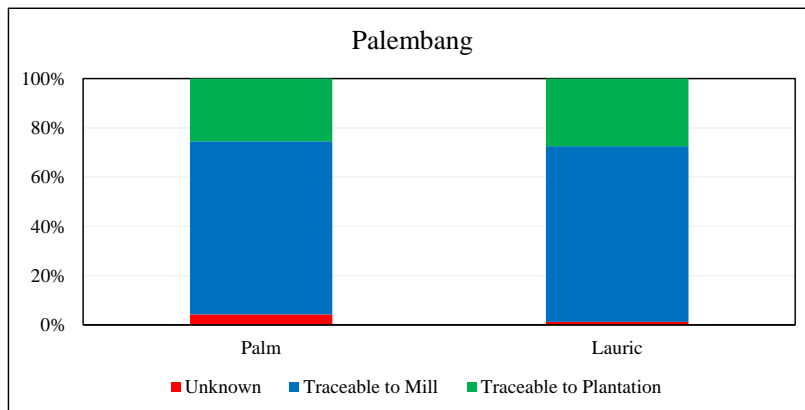

PT Sinar Alam Permai, Palembang
Traceability Summary - Supplies January - December 2015

Supplying mills according to region	Traceability	
	Palm	Lauric
Babel	0	4
Bengkulu	1	2
Jambi	0	2
Lampung	0	1
North Sumatra	1	1
Papua	0	1
South Sumatra	33	41
Unknown	5	3
Total	40	55

Traceability	Palm	Lauric
Unknown	4.3%	1.3%
Traceable to mill*	95.7%	98.7%
*(includes traceable to plantation)	25.4%	27.4%

No of Suppliers	Palm	Lauric
Wilmar owned mill	4	4
Third party mills	36	51
Wilmar refineries	0	1
Others(refiners/traders/bulkers)	0	0

Percentage	Palm	Lauric
Wilmar owned mill	23.8%	17.9%
Third party mills	76.2%	81.1%
Wilmar refineries	0.0%	1.0%
Others(refiners/traders/bulkers)	0.0%	0.0%

No of Certified Mills	Palm	Lauric
RSPO	4	10