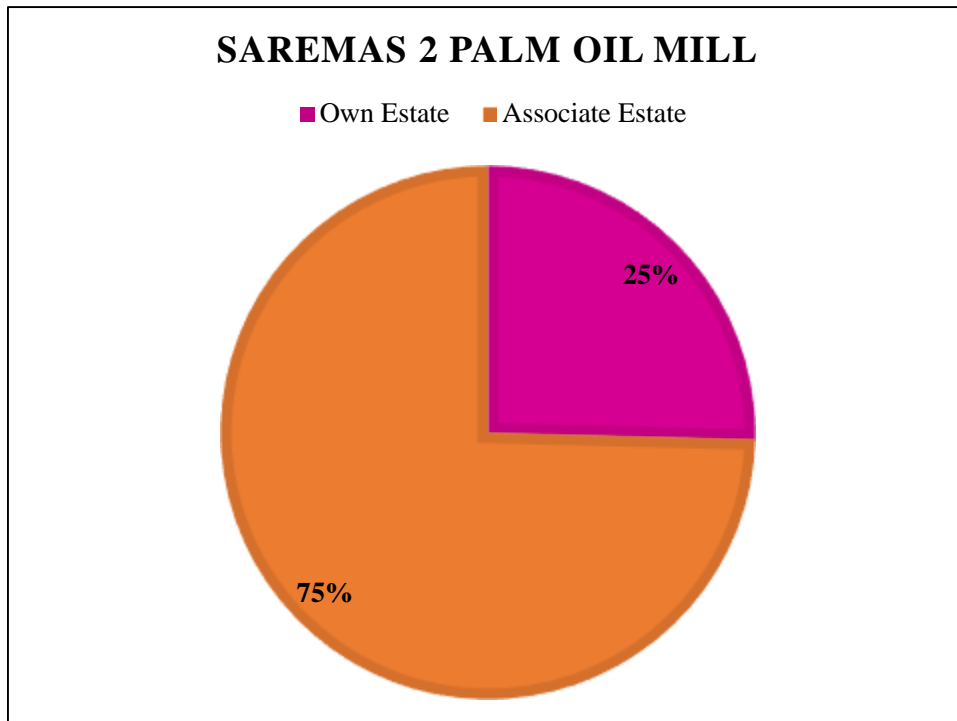

FFB Sourcing

Saremas Sdn Bhd (Mill 2)

Profile

Country	Malaysia
State	Sarawak
Parent Company	PPB Oil Palms Berhad
Mill Name	Saremas Sdn Bhd (Mill 2)
Address	Lot 57, Batang Suai, Sawai Land, 98000 Miri, Sarawak
GPS Co-ordinate	3.450453°, 113.765561°
Certification Status (RSPO)	Yes

FFB Sourcing Statistics

SAREMAS 2 PALM OIL MILL

Saremas Sdn. Bhd.
Sarawak Region
Malaysia

Legend :

- Estate
- Smallgrower
- Smallholder
- Saremas 1 POM
- Own Estate**
- Saremas 2
- Segarmas
- Kaminsky

FFB Suppliers

14,834.92

Scale 1:100,000

Projection system : Geographic (WGS 1984)

Data Source	GPS Survey
Date	2015.11.30
Map Ref.	IRM/S2POM/FFBS/20151130