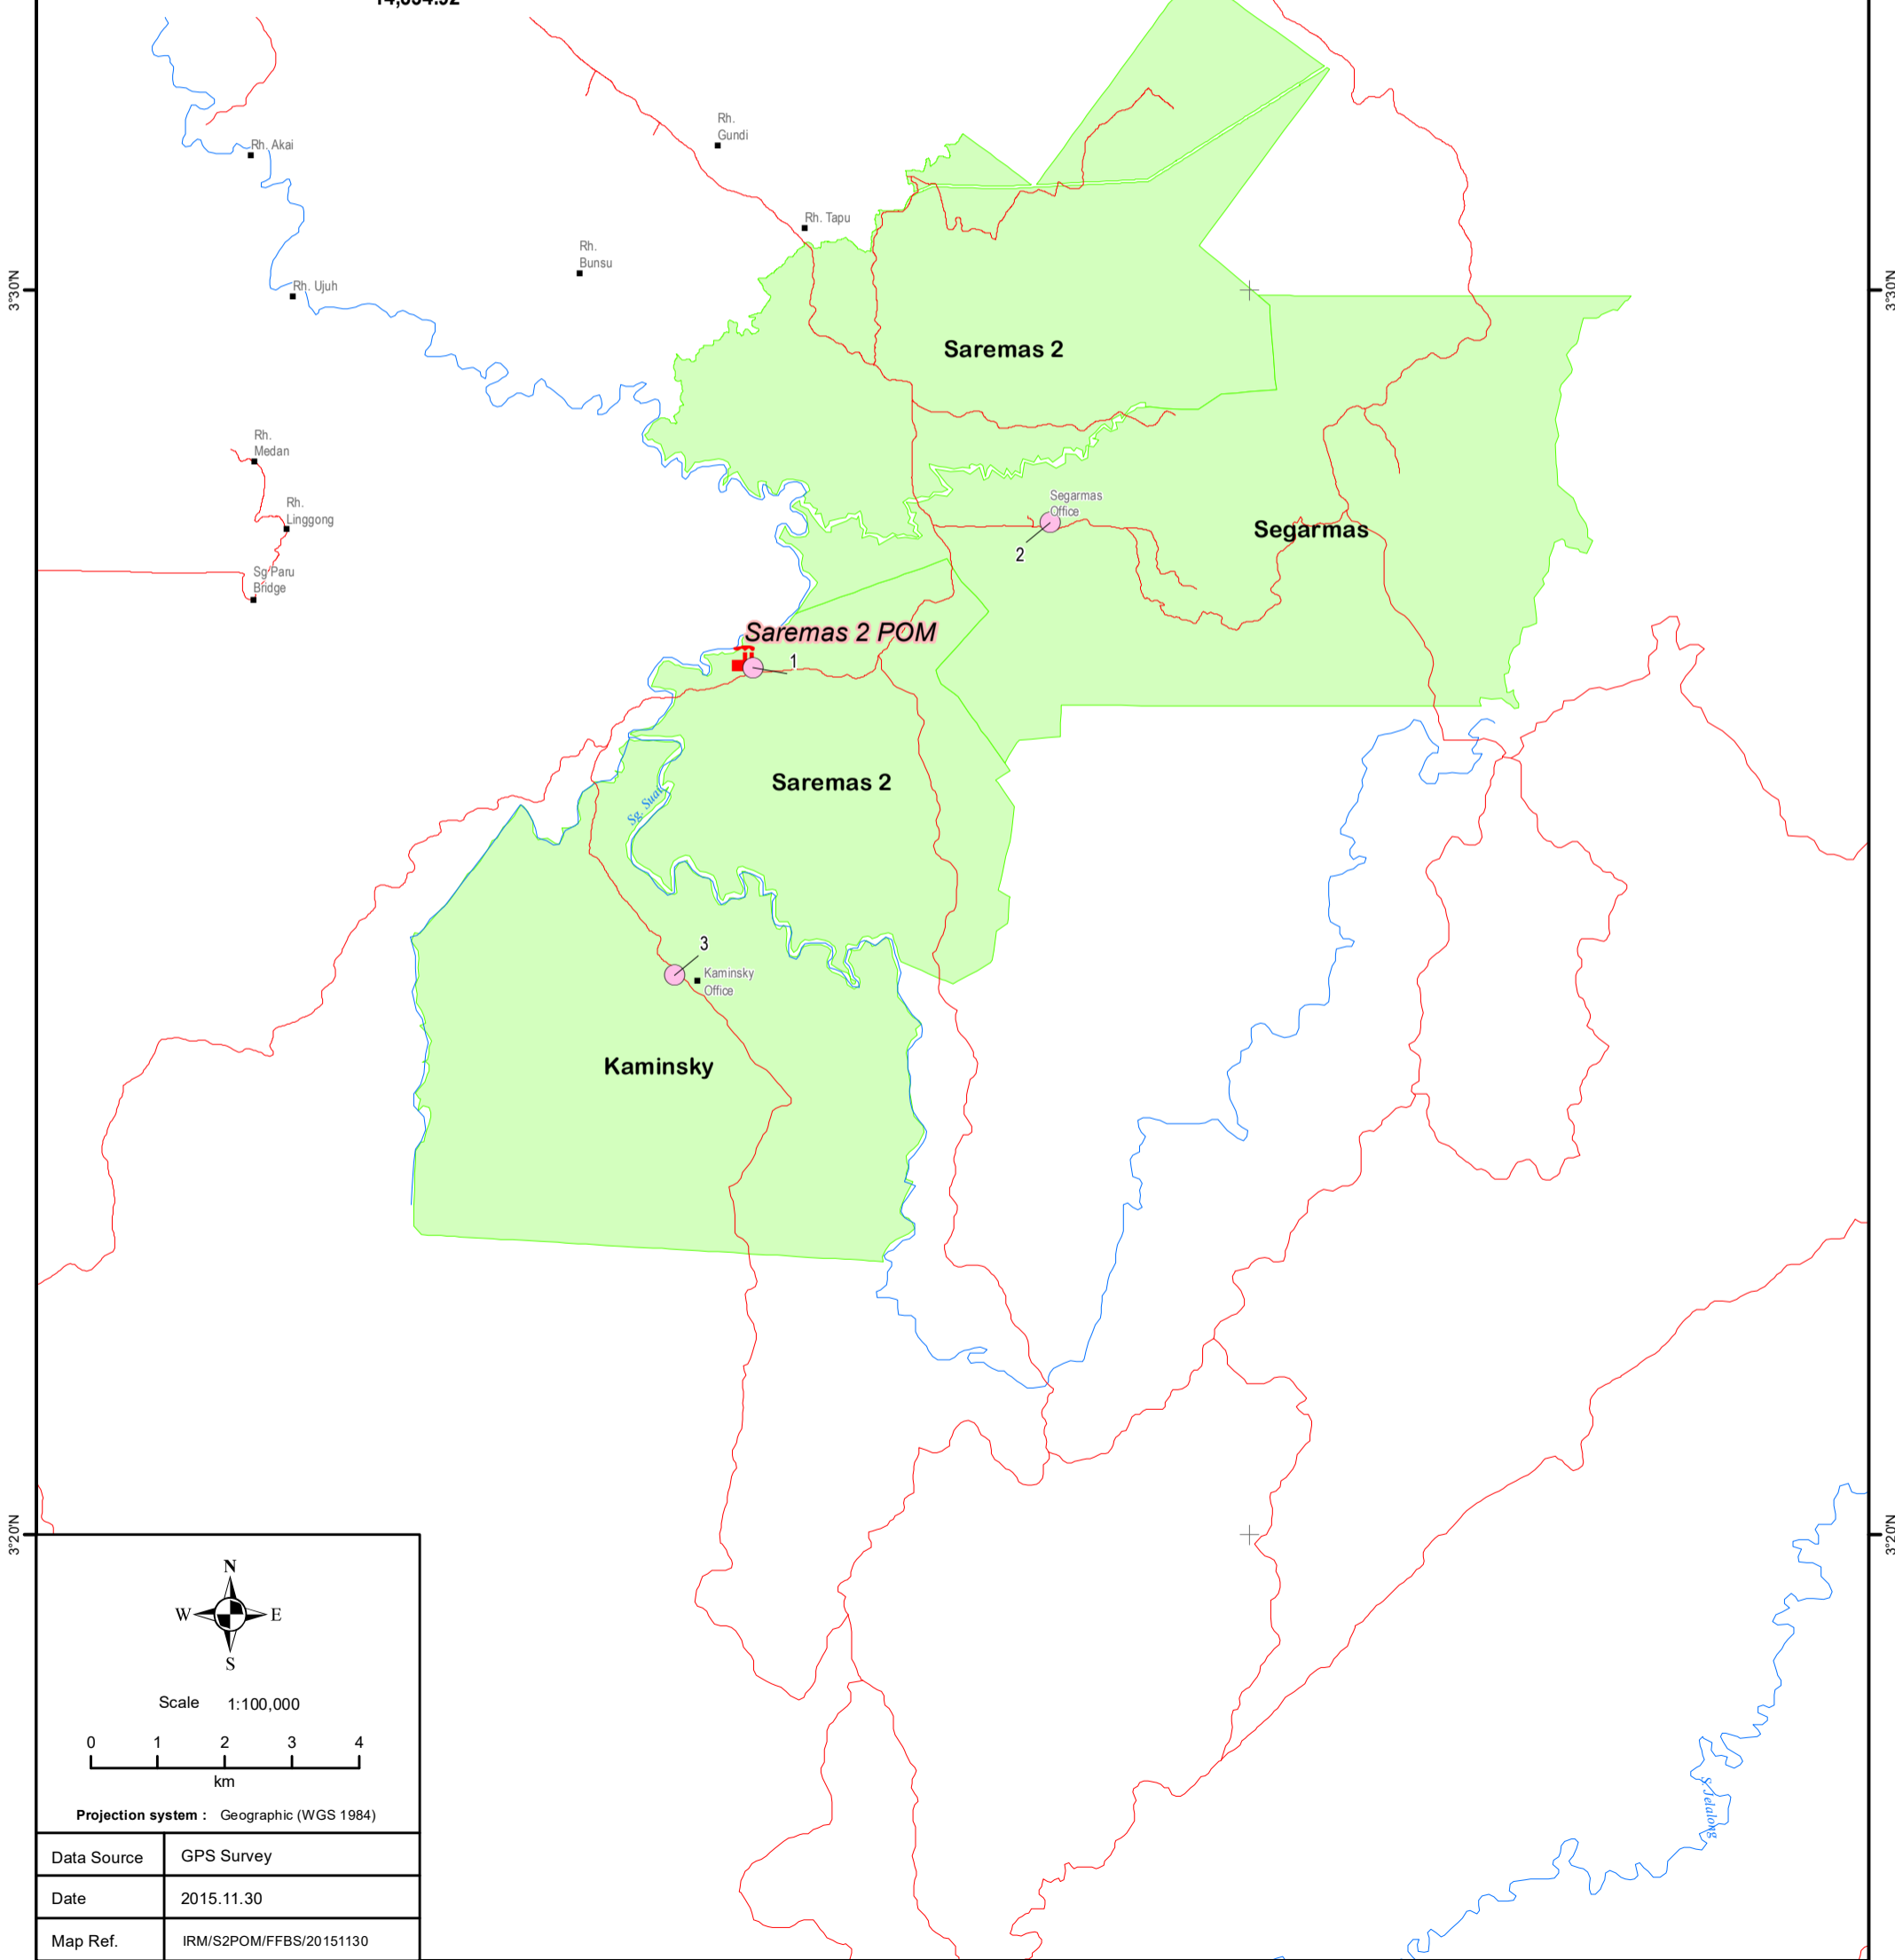

FFB Sourcing

Saremas Sdn Bhd (Mill 2)

Profile

Country	Malaysia
State	Sarawak
Parent Company	PPB Oil Palms Berhad
Mill Name	Saremas Sdn Bhd (Mill 2)
Address	Lot 57, Batang Suai, Sawai Land, 98000 Miri, Sarawak
GPS Co-ordinate	3.450453°, 113.765561°
Certification Status (RSPO)	Yes

FFB Sourcing Statistics

SAREMAS 2 PALM OIL MILL

Saremas Sdn. Bhd.
Sarawak Region
Malaysia

Legend :

- Estate
- Smallgrower
- Smallholder
- Saremas 1 POM
- Own Estate**
- Saremas 2
- Segarmas
- Kaminsky

FFB Suppliers

ESTATE (Above 500 ha)

No	Map Code	Name	Area (Ha)	GPS Coordinates	
				Latitude	Longitude
1	0001	Saremas 2	6,119.92	3° 26' 58.080" N	113° 46' 00.400" E
2	0002	Segarmas	4,727.00	3° 28' 10.620" N	113° 48' 12.510" E
3	0003	Kaminsky	3,988.00	3° 24' 29.500" N	113° 45' 22.390" E

14,834.92

Scale 1:100,000

Projection system : Geographic (WGS 1984)

Data Source	GPS Survey
Date	2015.11.30
Map Ref.	IRM/S2POM/FFBS/20151130