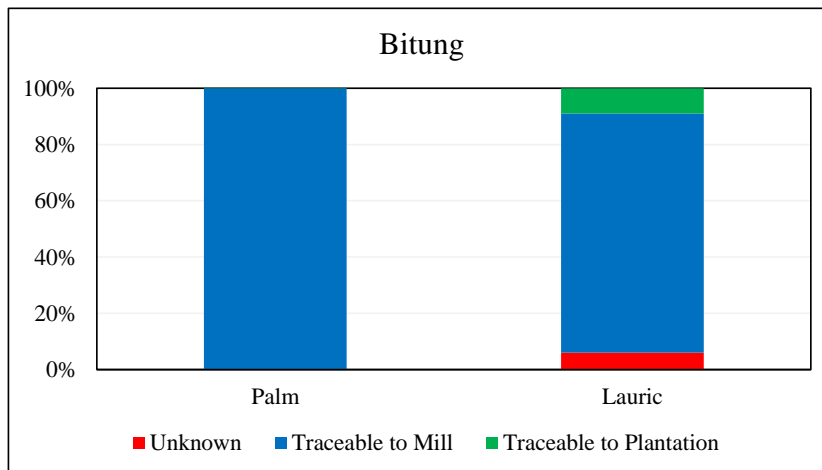

PT Multimas Nabati Sulawesi, Bitung
Traceability Summary - Supplies April 2015 - March 2016

Supplying mills according to region		
	Palm	Lauric
Central Sulawesi	3	2
East Kalimantan	8	11
East Sulawesi	1	1
North Kalimantan	4	5
West Kalimantan	1	1
Unknown	0	3
Total	17	23

Traceability	Palm	Lauric
Unknown	0.0%	6.0%
Traceable to mill ⁺	100.0%	94.0%
⁺ (includes traceable to plantation)	4.2%	9.0%

No of Suppliers

Wilmar owned mill	1	1
Third party mills	16	22
Wilmar refineries	1	0
Others(refiners/traders/bulkers)	2	2

Percentage

Wilmar owned mill	5.8%	8.2%
Third party mills	92.9%	91.8%
Wilmar refineries	1.3%	0.0%
Others(refiners/traders/bulkers)	0.0%	0.0%

No of Certified Mills

RSPO	0	0
------	---	---

PT Multimas Nabati Sulawesi, Bitung
(April 2015 - March 2016)