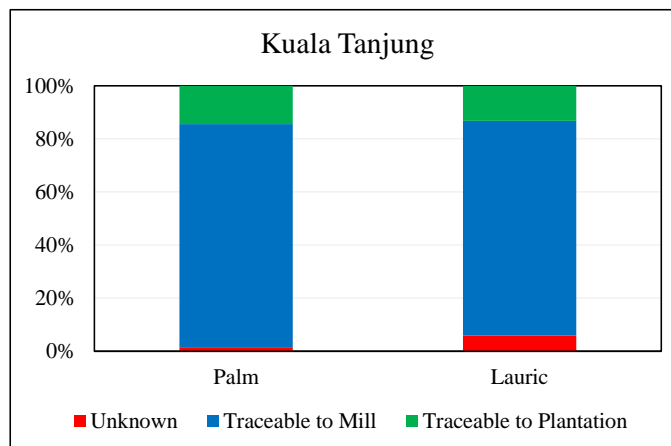

Supplying mills according to region

	Palm	Lauric
Aceh	19	12
Babel	2	0
Belitung	1	0
Central Kalimantan	4	0
Jambi	20	6
North Sumatra	82	87
Riau	6	8
South Sumatra	4	1
West Kalimantan	3	0
Tolling	0	0
Unknown	6	6
Total	147	120

Traceability

	Palm	Lauric
Unknown	1.3%	5.9%
Traceable to mill*	98.7%	94.1%
*(includes traceable to plantation)	14.4%	13.2%

No of Suppliers

	Palm	Lauric
Wilmar owned mill	7	7
Third party mills	140	113
Wilmar refineries	3	2
Others(refiners/traders/bulkers)	0	2

Percentage

	Palm	Lauric
Wilmar owned mill	7.8%	6.1%
Third party mills	81.0%	69.7%
Wilmar refineries	11.2%	15.6%
Others(refiners/traders/bulkers)	0.0%	8.7%

No of Certified Mills

RSPO	17	16
------	----	----