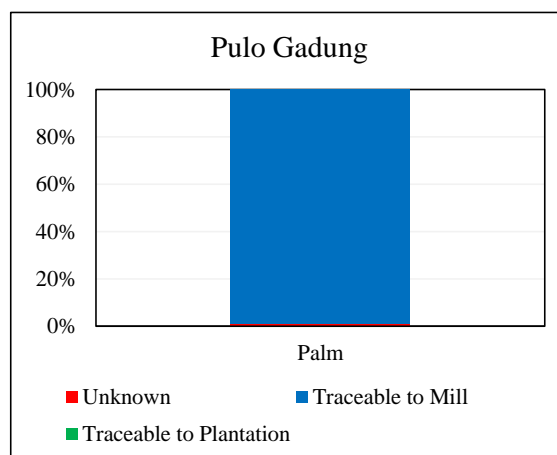

PT Multimas Nabati Asahan, Pulo Gadung
Traceability Summary - Supplies July 2015 - June 2016

Refinery Details					
Parent Name	Refinery Name	RSPO Status	Latitude	Longitude	Address
Wilmar International	PT Multimas Nabati Asahan, Pulo Gadung	No	-6.1918°	106.9096°	Jl. Pulo Kambing Raya, Kav. II-E, Kawasan Industri Pulo Gadung, Kelurahan Rawa Terate, Kecamatan Cakung. Jakarta Timur 13920

Supplying mills according to region

	Palm
Babel	1
Belitung	1
Bengkulu	1
Central Kalimantan	6
South Sumatra	2
West Kalimantan	2
Unknown	1
Total	14

Traceability

	Palm
Unknown	0.8%
Traceable to mill⁺	99.2%
⁺(includes traceable to plantation)	0.0%

No of Suppliers

Wilmar owned mill	0
Third party mills	14
Wilmar refineries	6
Others(refiners/traders/bulkers)	0

Percentage

Wilmar owned mill	0.0%
Third party mills	68.1%
Wilmar refineries	31.9%
Others(refiners/traders/bulkers)	0.0%

No of Certified Mill

RSPO	3