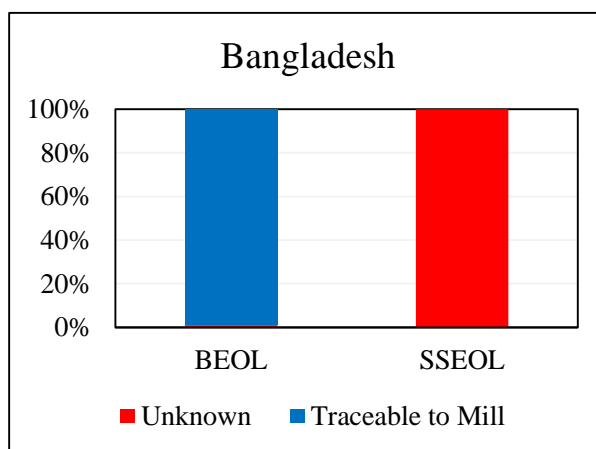

Bangladesh Edible Oil Limited, Bangladesh

Shun Shing Edible Oil Limited, Bangladesh

Traceability Summary - Supplies July 2015 - June 2016

Refinery Details					
Parent Name	Refinery Name	RSPO Status	Latitude	Longitude	Address
Adani Wilmar Pte Ltd	Bangladesh Edible Oil Limited	No	23.709921°	90.407143°	North Rupshi, Rupshi Bazar Rupgonj, Narayangonj, Bangladesh
Bangladesh Edible Oil Limited & Adani Wilmar Pte Ltd	Shun Shing Edible Oil Limited	No	22.490638°	89.591788°	I-1, Mongla Port Industrial Area, Mongla, Bagerhat

Overall Traceability	Palm
Unknown*	56.9%
Traceable to mill	43.1%

*Unknown unlisted