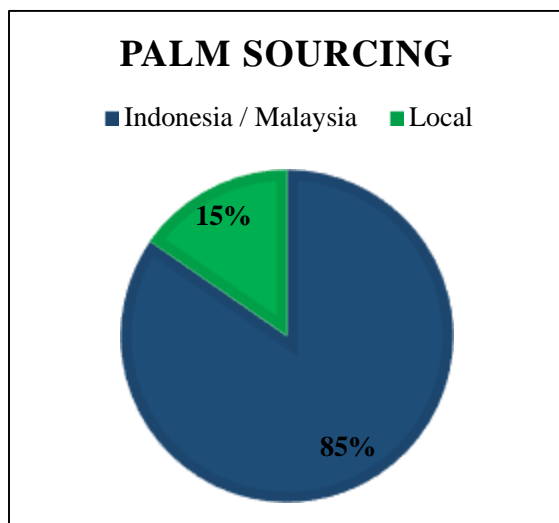

Wilmar Africa Limited, Ghana

Traceability Summary - Supplies July 2015 - June 2016

Refinery Details					
Parent Name	Refinery Name	RSPO Status	Latitude	Longitude	Address
Wilmar International	Wilmar Africa Limited	No	5.622452°	-0.017378°	Plot no,9,11,17,18, Beach Road, Tema, Ghana

Overall Traceability	Palm	Lauric
Unknown*	1.5%	0.0%
Traceable to mill	98.5%	100.0%

*Unknown unlisted

Supplying Wilmar refineries at source

	WAL
BEO, Bintulu	x
PGEO, Lumut	x
MNA, Kuala Tanjung	x
WINA, Dumai	x

The charts below represent total volumes of palm and lauric products sourced from various origins into Ghana in July 2015 - June 2016:

Last Updated : 27 Oct 2016