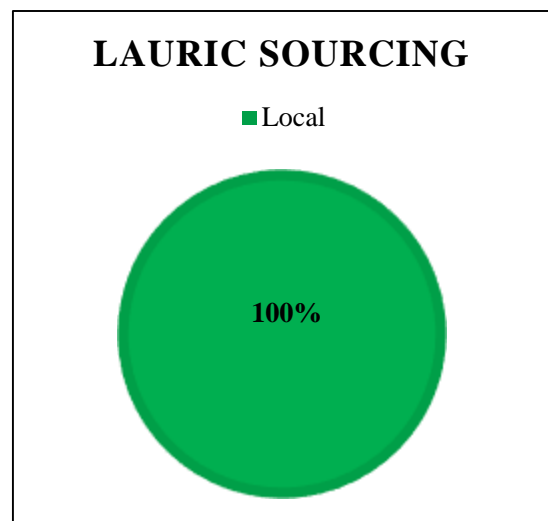

Wilmar Africa Limited, Ghana

Traceability Summary - Supplies July 2015 - June 2016

Refinery Details					
Parent Name	Refinery Name	RSPO Status	Latitude	Longitude	Address
Wilmar International	Wilmar Africa Limited	No	5.622452°	-0.017378°	Plot no,9,11,17,18, Beach Road, Tema, Ghana

Overall Traceability	Palm	Lauric
Unknown*	1.5%	0.0%
Traceable to mill	98.5%	100.0%

*Unknown unlisted

Supplying Wilmar refineries at source

	WAL
BEO, Bintulu	x
PGEO, Lumut	x
MNA, Kuala Tanjung	x
WINA, Dumai	x

The charts below represent total volumes of palm and lauric products sourced from various origins into Ghana in July 2015 - June 2016:

Last Updated : 27 Oct 2016