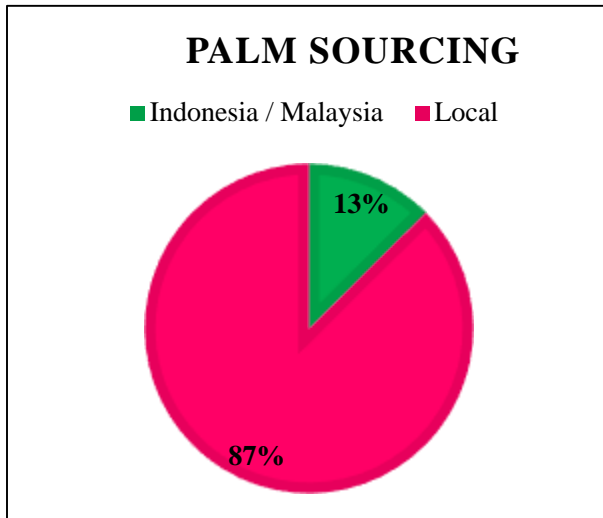

Sania CIE, Ivory Coast

Traceability Summary - Supplies July 2015 - June 2016

Refinery Details					
Parent Name	Refinery Name	RSPO Status	Latitude	Longitude	Address
Sania CIE	Sania CIE	No	5.2628519°	-4.005225°	Zone industrielle de Vridi, rue du textile 01 BP 2949 ABIDJAN 01

Overall Traceability	Palm	Lauric
Unknown*	0.3%	0.0%
Traceable to mill	99.7%	100.0%

*Unknown unlisted

Supplying Wilmar refineries at source

	Sania
BEO, Bintulu	x
WINA, Padang	x

The charts below represent total volumes of palm and lauric products sourced from various origins into Ivory Coast in July 2015 - June 2016: