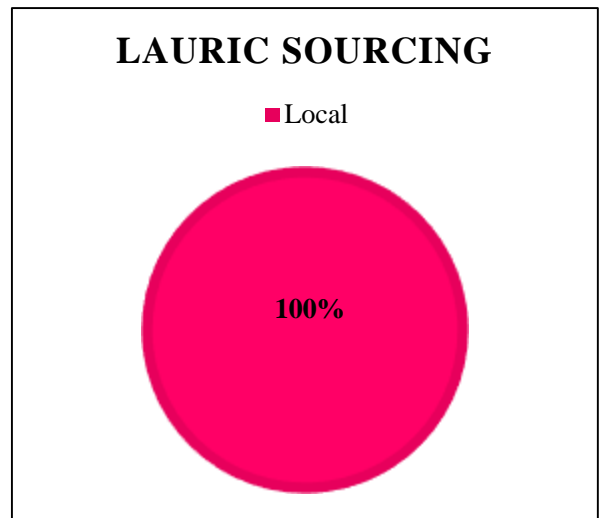

Overall Traceability	Palm	Lauric
Unknown*	0.3%	0.0%
Traceable to mill	99.7%	100.0%

*Unknown unlisted

Supplying Wilmar refineries at source

	Sania
BEO, Bintulu	x
WINA, Padang	x

The charts below represent total volumes of palm and lauric products sourced from various origins into Ivory Coast in July 2015 - June 2016: