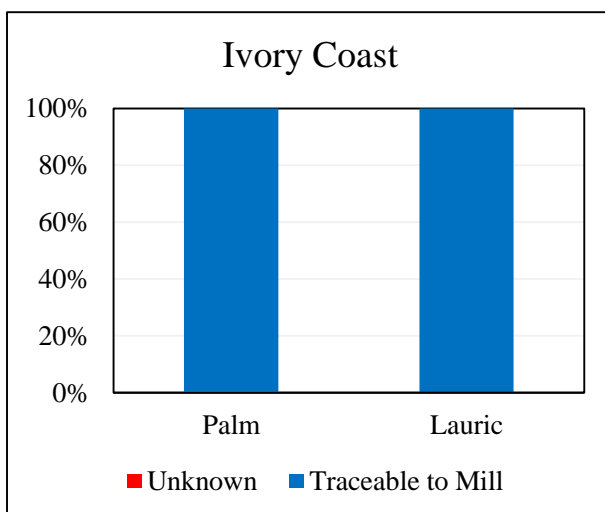

Sania CIE, Ivory Coast

Traceability Summary - Supplies July 2015 - June 2016

Refinery Details					
Parent Name	Refinery Name	RSPO Status	Latitude	Longitude	Address
Sania CIE	Sania CIE	No	5.2628519°	-4.005225°	Zone industrielle de Vridi, rue du textile 01 BP 2949 ABIDJAN 01

Overall Traceability	Palm	Lauric
Unknown*	0.3%	0.0%
Traceable to mill	99.7%	100.0%

*Unknown unlisted

Supplying Wilmar refineries at source

	Sania
BEO, Bintulu	x
WINA, Padang	x

The charts below represent total volumes of palm and lauric products sourced from various origins into Ivory Coast in July 2015 - June 2016: