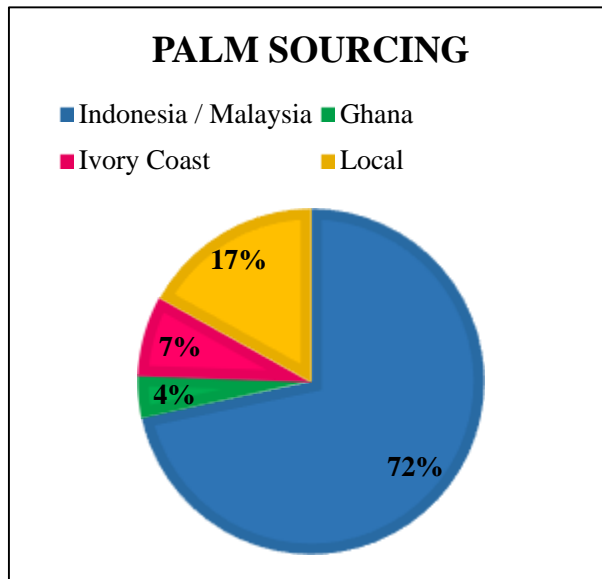

#### Traceability Summary - Supplies April 2015 - March 2016

<b>Overall Traceability</b>	<b>Palm</b>
Unknown*	18.1%
Traceable to mill	83.9%

---

\*Unknowns unlisted

### Supplying Wilmar refineries at source

	PZ Wilmar
BEO, Bintulu	x
WINA, Dumai	x
WINA, Pelintung	x

The charts below represent total volumes of palm products sourced from various origins into Nigeria in April 2015 - March 2016: