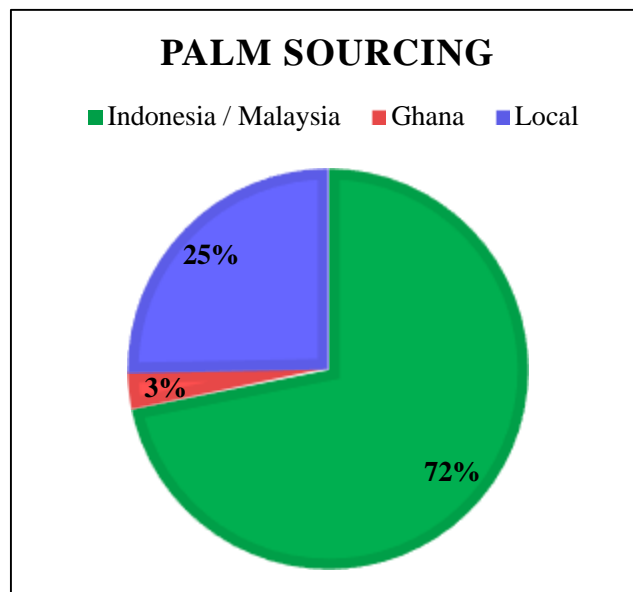

Overall Traceability	Palm
Unknown*	20.1%
Traceable to mill	79.9%

*Unknowns unlisted

Supplying Wilmar refineries at source

	PZ Wilmar
BEO, Bintulu	x
WINA, Pelintung	x

The charts below represent total volumes of palm products sourced from various origins into Nigeria in July 2015 - June 2016: