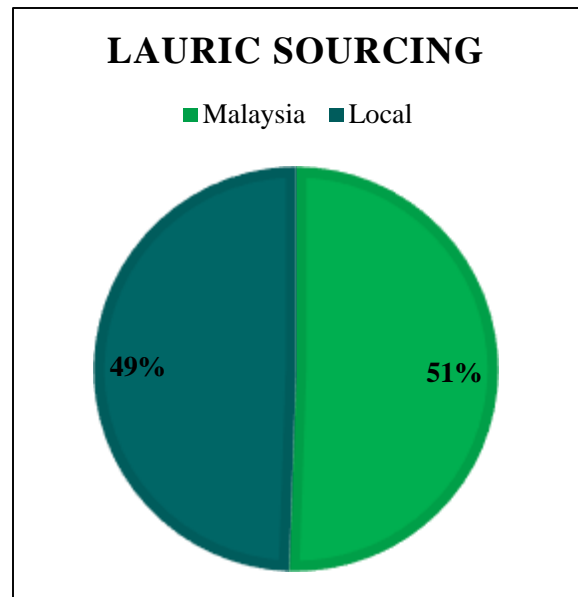

Overall Traceability	Palm	Lauric
Unknown*	1.1%	1.6%
Traceable to mill	98.9%	98.4%

*Unknown unlisted

Supplying Wilmar refineries at source

	PL
TSHW, Kunak	x
WINA, Padang	x

The charts below represent total volumes of palm products sourced from various origins into Sri Lanka in July 2015 – June 2016: