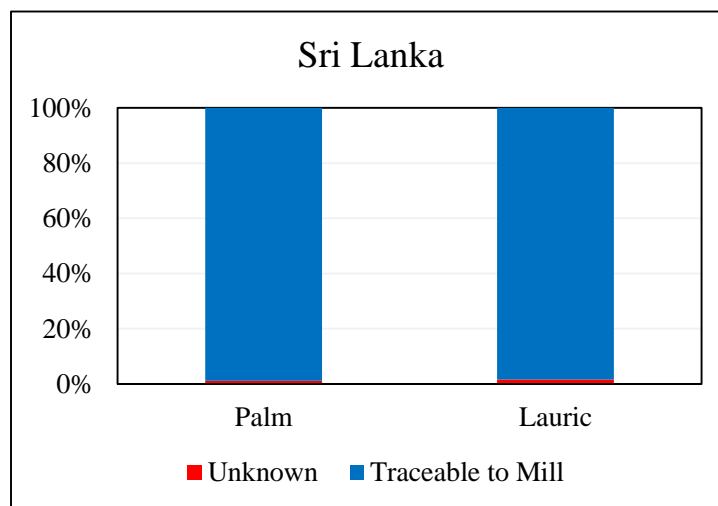

Pyramid Lanka (Private) Limited, Sri Lanka

Traceability Summary - Supplies July 2015 – June 2016

Refinery Details					
Parent Name	Refinery Name	RSPO Status	Latitude	Longitude	Address
Pyramid Lanka	Pyramid Lanka (Private) Limited	No	7.016138°	79.873728°	Ward 02-125, Muthurajawela Industrial Park, Wattala, Sri Lanka

Overall Traceability	Palm	Lauric
Unknown*	1.1%	1.6%
Traceable to mill	98.9%	98.4%

*Unknown unlisted

Supplying Wilmar refineries at source

	PL
TSHW, Kunak	x
WINA, Padang	x

The charts below represent total volumes of palm products sourced from various origins into Sri Lanka in July 2015 – June 2016: