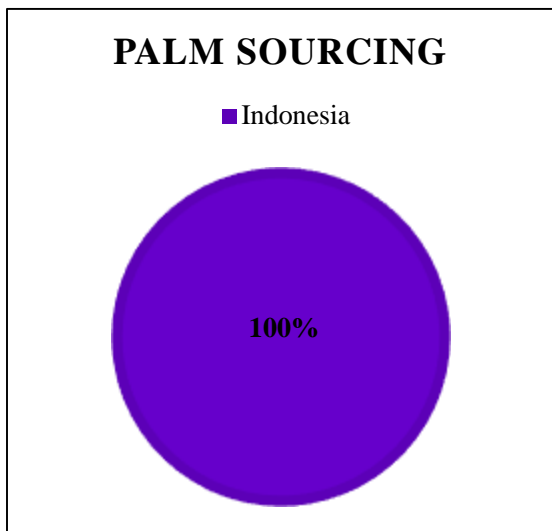

Overall Traceability	Palm	Lauric
Unknown*	3.3%	5.8%
Traceable to mill	96.7%	94.2%

\*Unknown unlisted

### Supplying Wilmar refineries at source

	DW
MNA, Kuala Tanjung	x
WINA, Pelintung	x

The charts below represent total volumes of palm and lauric products sourced from various origins into Ukraine in July 2015 – June 2016: