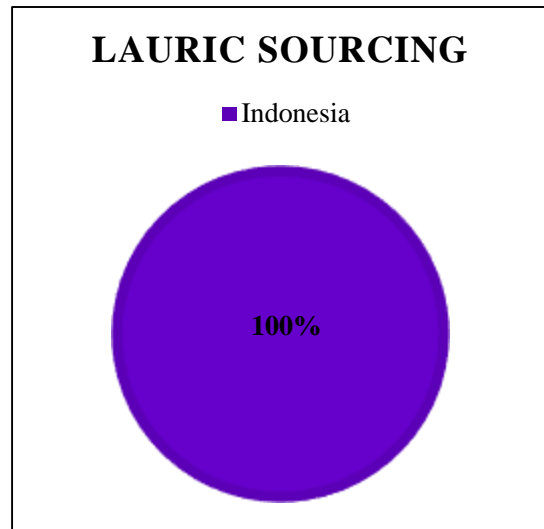

Overall Traceability	Palm	Lauric
Unknown*	3.3%	5.8%
Traceable to mill	96.7%	94.2%

\*Unknown unlisted

### Supplying Wilmar refineries at source

	DW
MNA, Kuala Tanjung	x
WINA, Pelintung	x

The charts below represent total volumes of palm and lauric products sourced from various origins into Ukraine in July 2015 – June 2016: