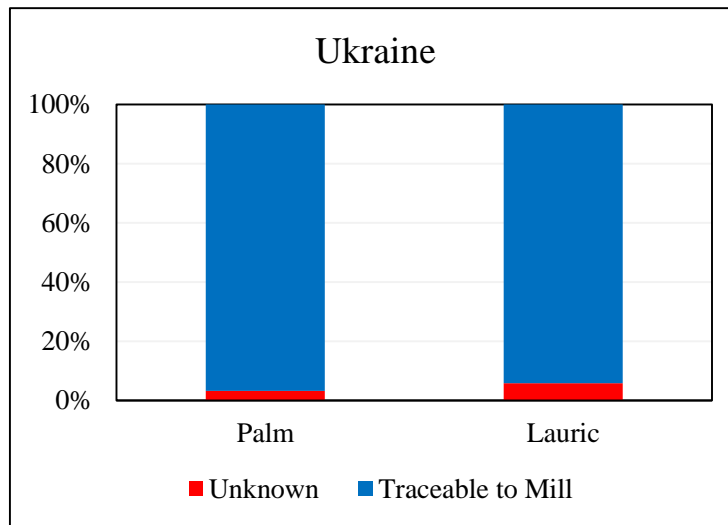

Overall Traceability	Palm	Lauric
Unknown*	3.3%	5.8%
Traceable to mill	96.7%	94.2%

\*Unknown unlisted