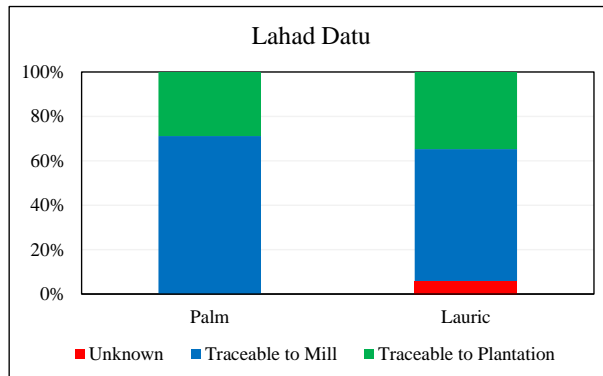

Lahad Datu Edible Oils Sdn Bhd, Lahad Datu
Traceability Summary - Supplies October 2015 - September 2016

Refinery Details					
Parent Name	Refinery Name	RSPO Status	Latitude	Longitude	Address
Wilmar International	Lahad Datu Edible Oils Sdn Bhd	Yes - SG / MB	5.02166°	118.347°	Locked Bag 16, Km 2, Jalan Kastam Baru, Lahad Datu, Sabah, 91109

Supplying mills according to region	Palm	Lauric
Sabah	28	42
Total	28	42

Traceability	Palm	Lauric
Unknown	0.0%	5.9%
Traceable to mill⁺	100.0%	94.1%
⁺(includes traceable to plantation)	28.8%	34.8%

No of Suppliers	Palm	Lauric
Wilmar owned mill	1	1
Third party mills	27	41
Wilmar refineries	0	1
Others(refiners/traders/bulkers)	0	2

Percentage	Palm	Lauric
Wilmar owned mill	9.9%	6.1%
Third party mills	90.1%	82.8%
Wilmar refineries	0.0%	5.2%
Others(refinres/traders/bulkers)	0.0%	5.9%

No of Certified Mills	Palm	Lauric
RSPO	4	7