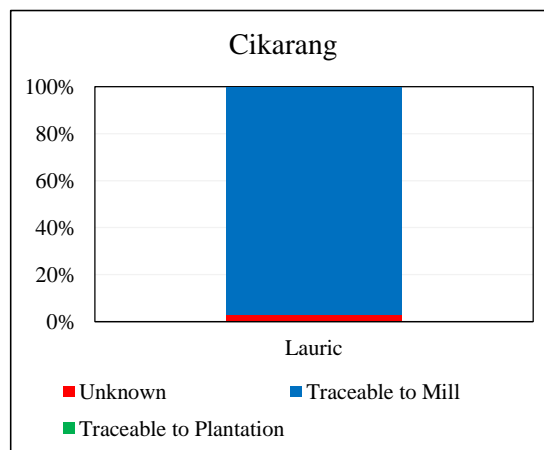

PT Wilmar Cahaya Kalbar, Cikarang
Traceability Summary - Supplies October 2015 - September 2016

Refinery Details					
Parent Name	Refinery Name	RSPO Status	Latitude	Longitude	Address
Wilmar International	PT Wilmar Cahaya Kalbar, Cikarang	Yes - SG / MB	-6.32466°	107.176720°	Jl. Industri Selatan 3, Kawasan Industri Jababeka II Blok GG1, Cikarang, Kabupaten Bekasi, Provinsi Jawa Barat, Indonesia

Supplying mills according to region

	Lauric
Total	0

Traceability

	Lauric
Unknown	3.0%
Traceable to mill*	97.1%
*(includes traceable to plantation)	0.0%

No of Suppliers

Wilmar owned mill	0
Third party mills	0
Wilmar refineries	1
Others(refiners/traders/bulkers)	0

Percentage

Wilmar owned mill	0.0%
Third party mills	0.0%
Wilmar refineries	100.0%
Others (refiners/traders/bulkers)	0.0%

No of Certified Mills

RSPO	0