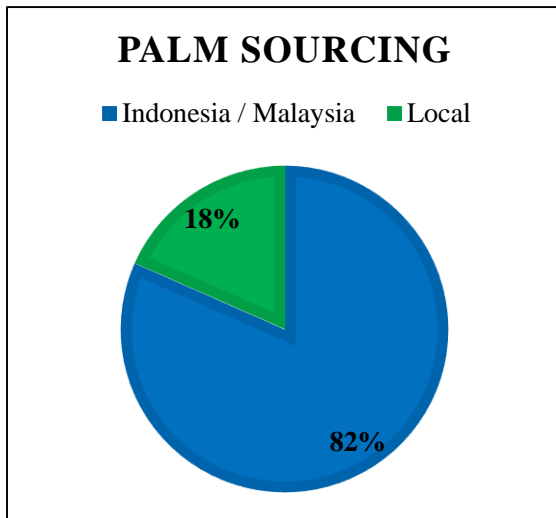

Wilmar Africa Limited, Ghana

Traceability Summary - Supplies October 2015 - September 2016

Refinery Details					
Parent Name	Refinery Name	RSPO Status	Latitude	Longitude	Address
Wilmar International	Wilmar Africa Limited	No	5.622452°	-0.017378°	Plot no,9,11,17,18, Beach Road, Tema, Ghana

Overall Traceability	Palm	Lauric
Unknown*	0.2%	0.0%
Traceable to mill	99.8%	100.0%

*Unknown unlisted

Supplying Wilmar refineries at source

	WAL
BEO, Bintulu	x
PGEO, Lumut	x
WINA, Dumai	x

The charts below represent total volumes of palm and lauric products sourced from various origins into Ghana in October 2015 - September 2016: