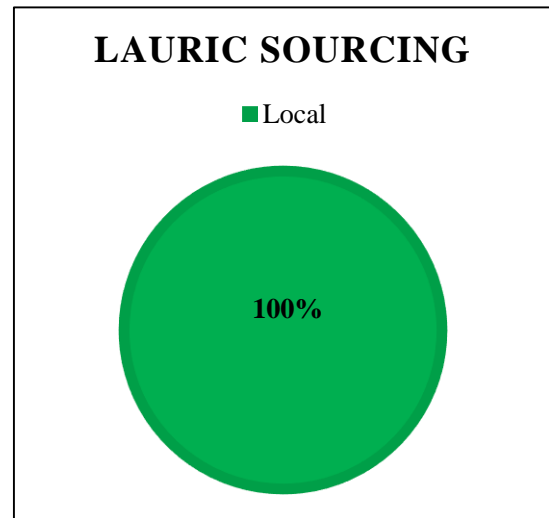

Wilmar Africa Limited, Ghana

Traceability Summary - Supplies October 2015 - September 2016

Refinery Details					
Parent Name	Refinery Name	RSPO Status	Latitude	Longitude	Address
Wilmar International	Wilmar Africa Limited	No	5.622452°	-0.017378°	Plot no,9,11,17,18, Beach Road, Tema, Ghana

Overall Traceability	Palm	Lauric
Unknown*	0.2%	0.0%
Traceable to mill	99.8%	100.0%

*Unknown unlisted

Supplying Wilmar refineries at source

	WAL
BEO, Bintulu	x
PGEO, Lumut	x
WINA, Dumai	x

The charts below represent total volumes of palm and lauric products sourced from various origins into Ghana in October 2015 - September 2016: