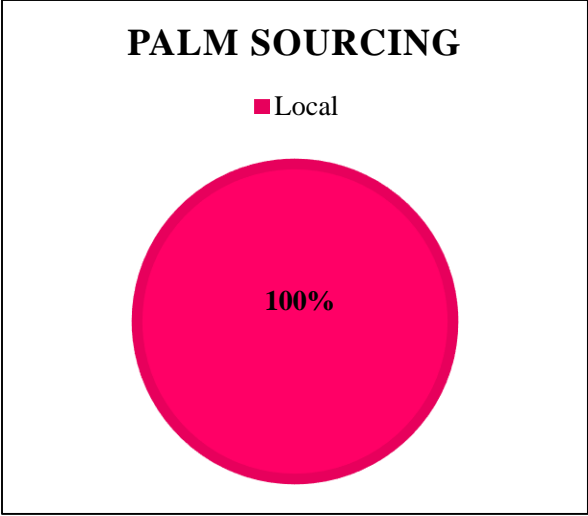

Sania CIE, Ivory Coast

Traceability Summary - Supplies October 2015 – September 2016

Refinery Details					
Parent Name	Refinery Name	RSPO Status	Latitude	Longitude	Address
Sania CIE	Sania CIE	No	5.2628519°	-4.005225°	Zone industrielle de Vridi, rue du textile 01 BP 2949 ABIDJAN 01

Overall Traceability	Palm	Lauric
Unknown*	0.0%	0.0%
Traceable to mill	100.0%	100.0%

*Unknown unlisted

The charts below represent total volumes of palm and lauric products sourced from various origins into Ivory Coast in October 2015 - September 2016: