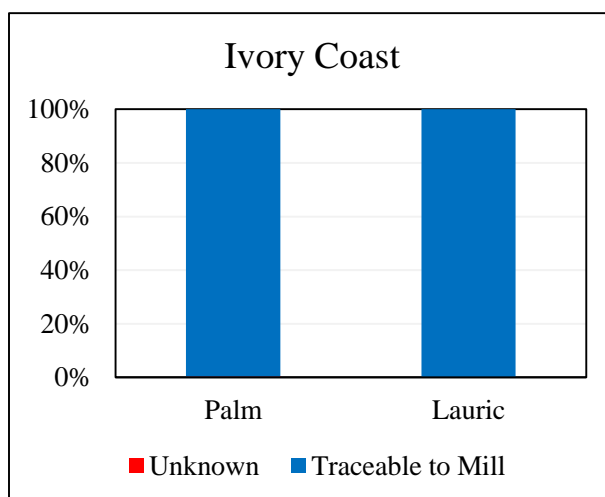

Sania CIE, Ivory Coast

Traceability Summary - Supplies October 2015 – September 2016

Refinery Details					
Parent Name	Refinery Name	RSPO Status	Latitude	Longitude	Address
Sania CIE	Sania CIE	No	5.2628519°	-4.005225°	Zone industrielle de Vridi, rue du textile 01 BP 2949 ABIDJAN 01

Overall Traceability	Palm	Lauric
Unknown*	0.0%	0.0%
Traceable to mill	100.0%	100.0%

*Unknown unlisted

The charts below represent total volumes of palm and lauric products sourced from various origins into Ivory Coast in October 2015 - September 2016: