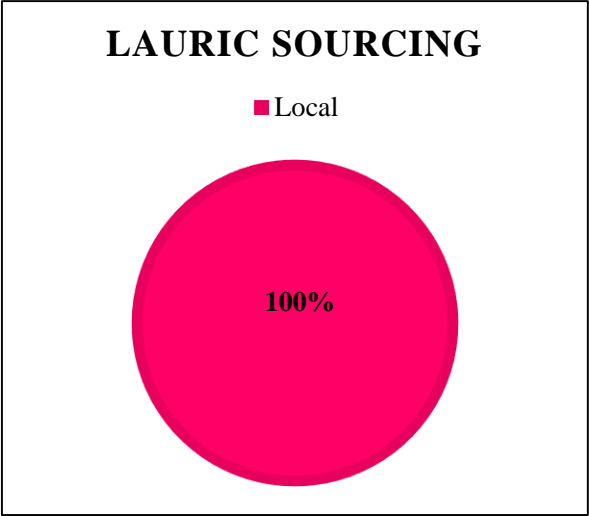

Sania CIE, Ivory Coast

Traceability Summary - Supplies October 2015 – September 2016

Refinery Details					
Parent Name	Refinery Name	RSPO Status	Latitude	Longitude	Address
Sania CIE	Sania CIE	No	5.2628519°	-4.005225°	Zone industrielle de Vridi, rue du textile 01 BP 2949 ABIDJAN 01

Overall Traceability	Palm	Lauric
Unknown*	0.0%	0.0%
Traceable to mill	100.0%	100.0%

*Unknown unlisted

The charts below represent total volumes of palm and lauric products sourced from various origins into Ivory Coast in October 2015 - September 2016: