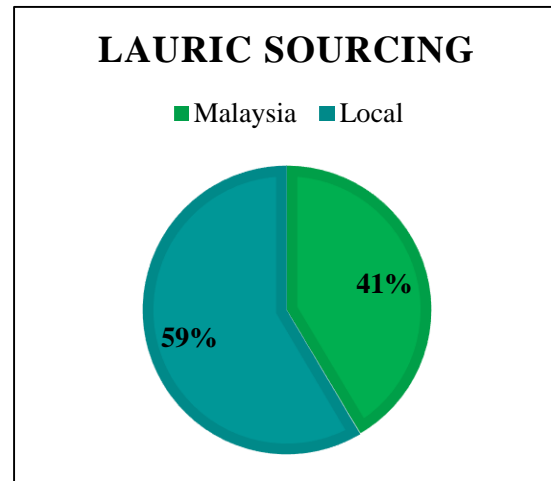

Overall Traceability	Palm	Lauric
Unknown*	0.3%	0.0%
Traceable to mill	99.7%	100.0%

*Unknown unlisted

Supplying Wilmar refineries at source

	PL
TSHW, Kunak	x
WINA, Padang	x

The charts below represent total volumes of palm products sourced from various origins into Sri Lanka in October 2015 – September 2016: