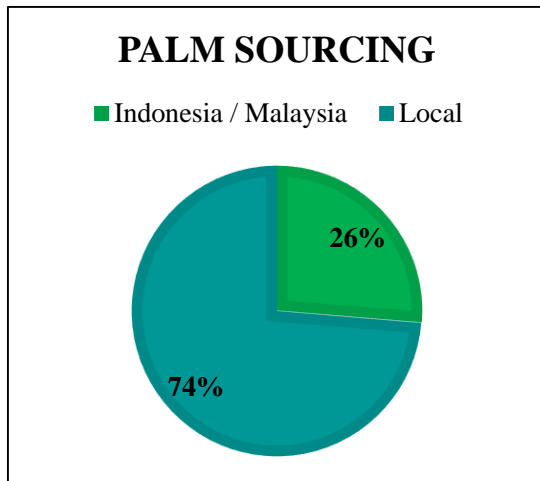

Overall Traceability	Palm	Lauric
Unknown*	0.3%	0.0%
Traceable to mill	99.7%	100.0%

*Unknown unlisted

Supplying Wilmar refineries at source

	PL
TSHW, Kunak	x
WINA, Padang	x

The charts below represent total volumes of palm products sourced from various origins into Sri Lanka in October 2015 – September 2016: