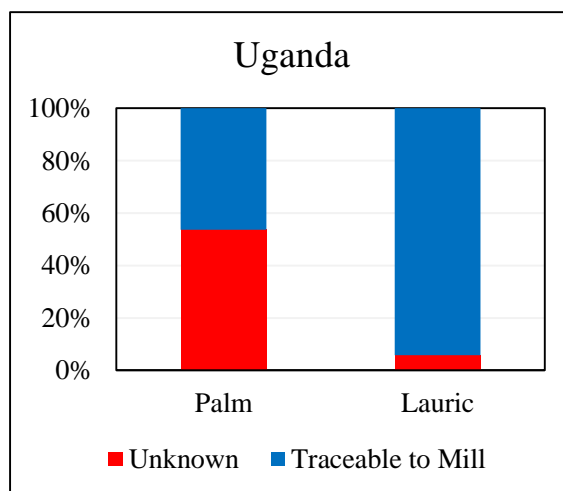

Bidco Uganda Limited, Uganda

Traceability Summary - Supplies October 2015 - September 2016

| Refinery Details | | | | | |
|----------------------|----------------------|-------------|-----------|------------|---|
| Parent Name | Refinery Name | RSPO Status | Latitude | Longitude | Address |
| African Oil Palm Ltd | Bidco Uganda Limited | No | 0.451417° | 33.245770° | Plot 152/M Masese Industrial Area, Jinja Uganda |

| Overall Traceability | Palm | Lauric |
|----------------------|-------|--------|
| Unknown* | 53.6% | 5.8% |
| Traceable to mill | 46.4% | 94.2% |

*Unknown unlisted

The charts below represent total volumes of palm and lauric products sourced from various origins into Uganda in October 2015 - September 2016: