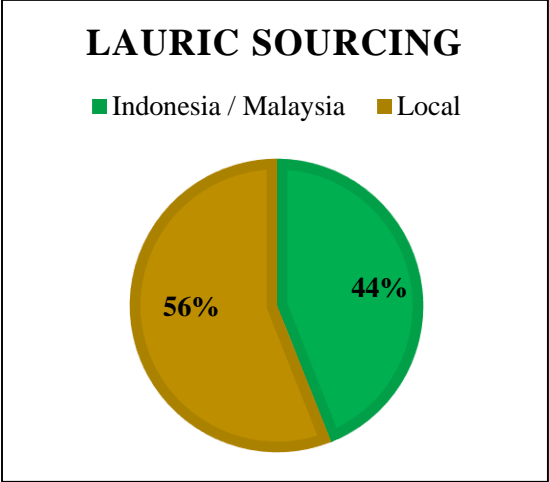

Bidco Uganda Limited, Uganda

Traceability Summary - Supplies October 2015 - September 2016

| Refinery Details | | | | | |
|----------------------|----------------------|-------------|-----------|------------|---|
| Parent Name | Refinery Name | RSPO Status | Latitude | Longitude | Address |
| African Oil Palm Ltd | Bidco Uganda Limited | No | 0.451417° | 33.245770° | Plot 152/M Masese Industrial Area, Jinja Uganda |

| Overall Traceability | Palm | Lauric |
|----------------------|-------|--------|
| Unknown* | 53.6% | 5.8% |
| Traceable to mill | 46.4% | 94.2% |

*Unknown unlisted

The charts below represent total volumes of palm and lauric products sourced from various origins into Uganda in October 2015 - September 2016: