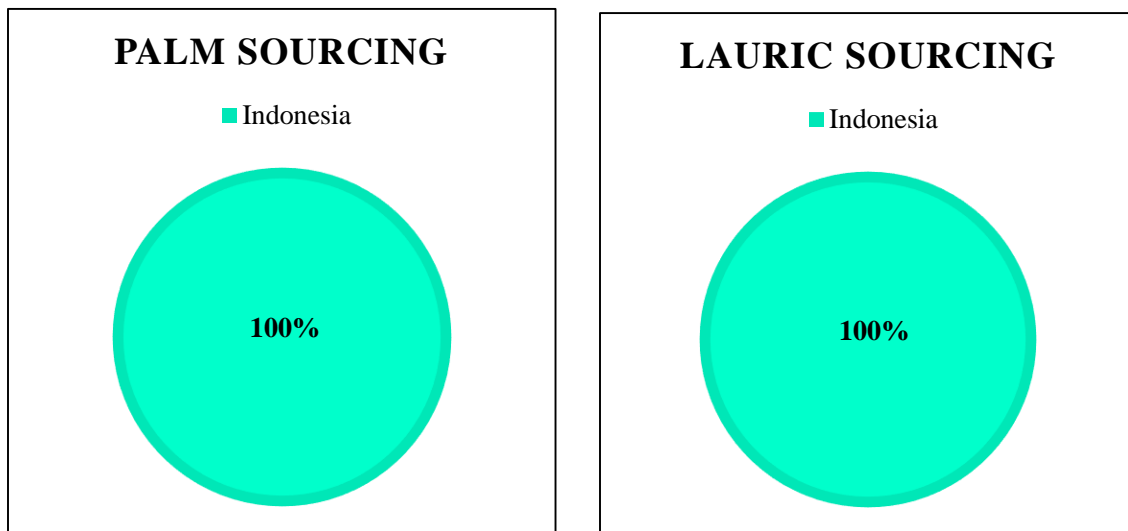

Overall Traceability	Palm	Lauric
Unknown*	2.4%	4.9%
Traceable to mill	97.6%	95.1%

*Unknown unlisted

Supplying Wilmar refineries at source

	DW
MNA, Kuala Tanjung	x
WINA, Pelintung	x

The charts below represent total volumes of palm and lauric products sourced from various origins into Ukraine in October 2015 – September 2016: