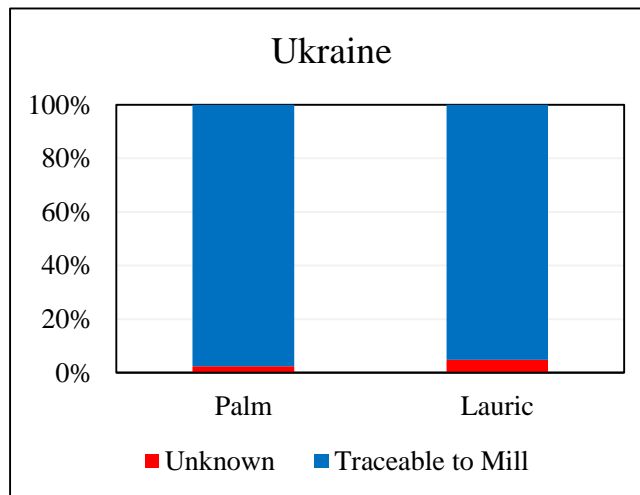

Delta Wilmar CIS Ltd, Ukraine

Traceability Summary - Supplies October 2015 – September 2016

Refinery Details					
Parent Name	Refinery Name	RSPO Status	Latitude	Longitude	Address
Delta Wilmar	Delta Wilmar CIS Ltd	Yes - MB	46.631218°	30.996661°	6, Industrialna str. 65481 Yuzhne, Odessa region, ukraine

Overall Traceability	Palm	Lauric
Unknown*	2.4%	4.9%
Traceable to mill	97.6%	95.1%

*Unknown unlisted

Supplying Wilmar refineries at source

	DW
MNA, Kuala Tanjung	x
WINA, Pelintung	x

The charts below represent total volumes of palm and lauric products sourced from various origins into Ukraine in October 2015 – September 2016: