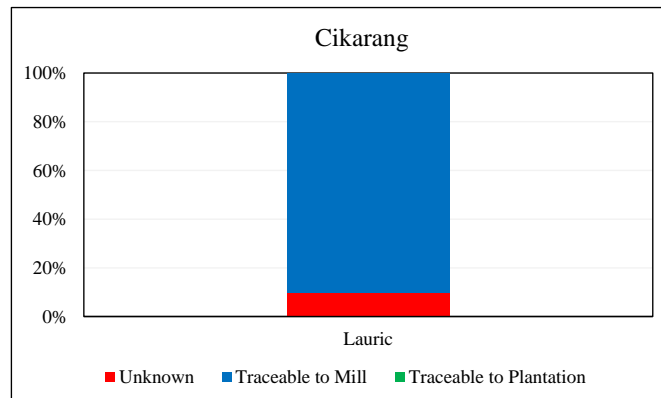

PT Wilmar Cahaya Kalbar, Cikarang

Traceability Summary - Supplies April 2016 - March 2017

Refinery Details					
Parent Name	Refinery Name	RSPO Status	Latitude	Longitude	Address
Wilmar International	PT Wilmar Cahaya Kalbar, Cikarang	Yes - SG / MB	-6.32466°	107.17672	Jl. Industri Selatan 3, Kawasan Industri Jababeka II Blok GG1, Cikarang, Kabupaten Bekasi, Provinsi Jawa Barat, Indonesia

Supplying mills according to region	Lauric
Total	0

Traceability	Lauric
Unknown	9.9%
Traceable to mill*	90.1%
*(includes traceable to plantation)	0.0%

No of Suppliers	
Wilmar owned mill	0
Third party mills	0
Wilmar refineries	1
Others(refiners/traders/bulkers)	0

Percentage	
Wilmar owned mill	0.0%
Third party mills	0.0%
Wilmar refineries	100.0%
Others(refiners/traders/bulkers)	0.0%

No of Certified Mills	
RSPO	-

Last Updated : 26 Jul 2017