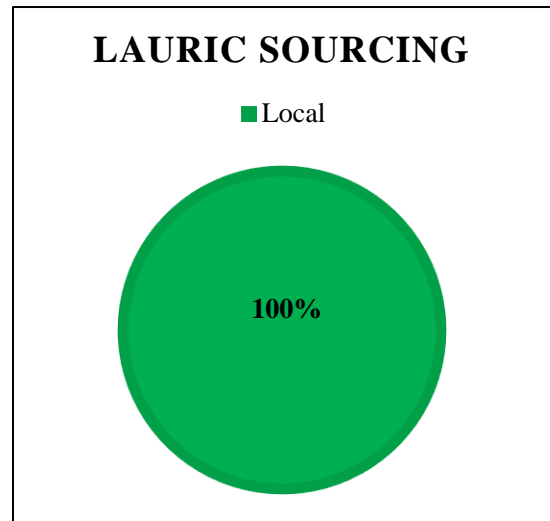

Wilmar Africa Limited, Ghana

Traceability Summary - Supplies April 2016 – March 2017

Refinery Details					
Parent Name	Refinery Name	RSPO Status	Latitude	Longitude	Address
Wilmar International	Wilmar Africa Limited	Yes - MB	5.622452°	-0.017378°	Plot no,9,11,17,18, Beach Road, Tema, Ghana

Overall Traceability	Palm	Lauric
Unknown*	0.3%	0.0%
Traceable to mill	99.7%	100.0%

*Unknown unlisted

Supplying Wilmar refineries at source

	WAL
BEO, Bintulu	x
PGEO, Lumut	x
PGEO, Pasir Gudang	x
WINA, Dumai	x

The charts below represent total volumes of palm and lauric products sourced from various origins into Ghana in April 2016 - March 2017:

Last Updated: 26 Jul 2017