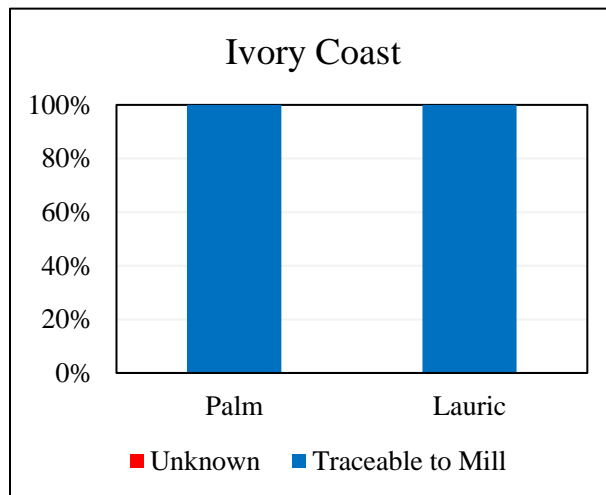

## Sania CIE, Ivory Coast

Traceability Summary - Supplies April 2016 – March 2017

Refinery Details					
Parent Name	Refinery Name	RSPO Status	Latitude	Longitude	Address
Sania CIE	Sania CIE	No	5.2628519°	-4.005225°	Zone industrielle de Vridi, rue du textile 01 BP 2949 ABIDJAN 01

Overall Traceability	Palm	Lauric
Unknown*	0.2%	0.0%
Traceable to mill	99.8%	100.0%

\*Unknown unlisted

### Supplying Wilmar refineries at source

	<b>Sania</b>
WINA, Pelintung	x

The charts below represent total volumes of palm and lauric products sourced from various origins into Ivory Coast in April 2016 - March 2017: