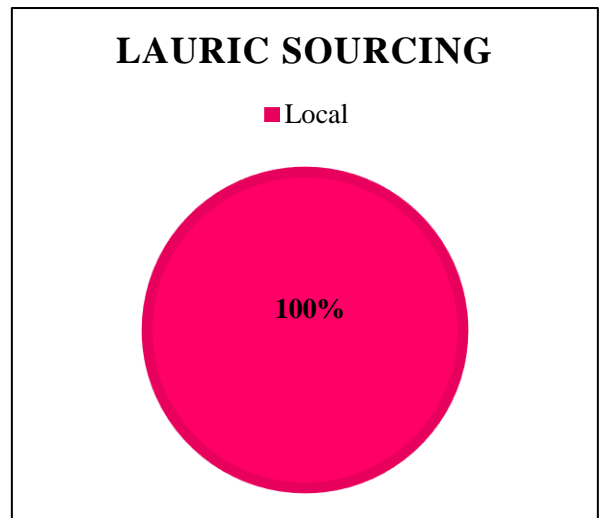

Overall Traceability	Palm	Lauric
Unknown*	0.2%	0.0%
Traceable to mill	99.8%	100.0%

\*Unknown unlisted

### Supplying Wilmar refineries at source

	<b>Sania</b>
WINA, Pelintung	x

The charts below represent total volumes of palm and lauric products sourced from various origins into Ivory Coast in April 2016 - March 2017: