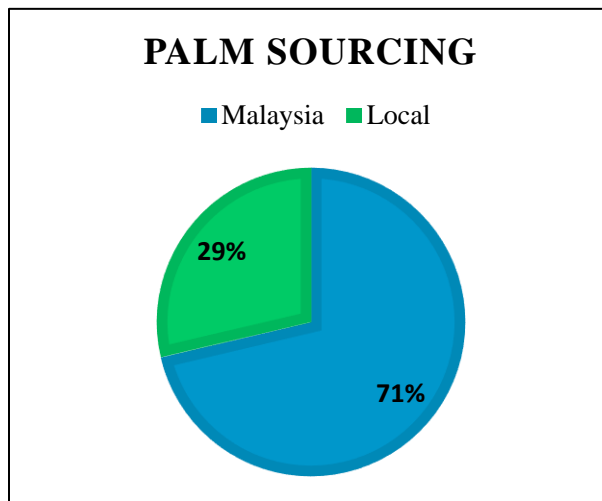

Overall Traceability	Palm
Unknown*	13.1%
Traceable to mill	86.9%

*Unknowns unlisted

Supplying Wilmar refineries at source

	PZ Wilmar
BEO, Bintulu	x

The charts below represent total volumes of palm products sourced from various origins into Nigeria in April 2016 - March 2017: