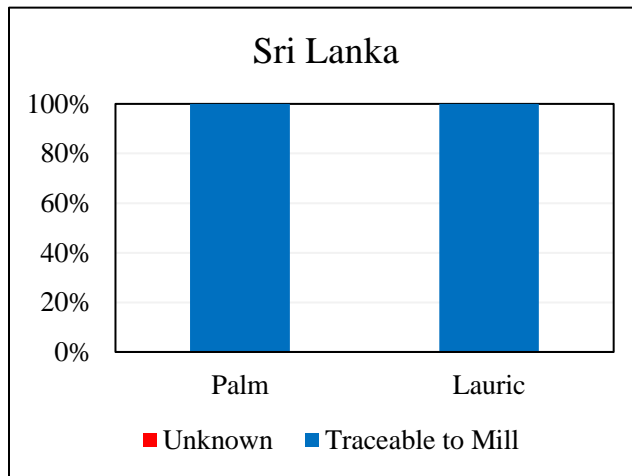

Pyramid Lanka (Private) Limited, Sri Lanka

Traceability Summary - Supplies April 2016 - March 2017

Refinery Details					
Parent Name	Refinery Name	RSPO Status	Latitude	Longitude	Address
Pyramid Lanka	Pyramid Lanka (Private) Limited	No	7.016138°	79.873728°	Ward 02-125, Muthurajawela Industrial Park, Wattala, Sri Lanka

Overall Traceability	Palm	Lauric
Unknown*	0.3%	0.0%
Traceable to mill	99.7%	100.0%

*Unknown unlisted

Supplying Wilmar refineries at source

	PL
WINA, Dumai	x

The charts below represent total volumes of palm products sourced from various origins into Sri Lanka in April 2016 - March 2017: