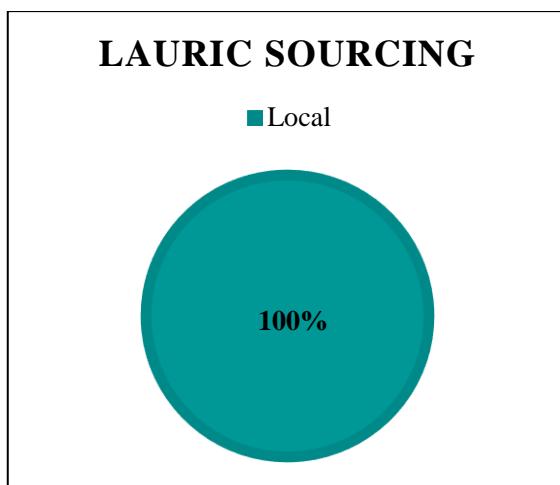

Overall Traceability	Palm	Lauric
Unknown*	0.3%	0.0%
Traceable to mill	99.7%	100.0%

*Unknown unlisted

Supplying Wilmar refineries at source

	PL
WINA, Dumai	x

The charts below represent total volumes of palm products sourced from various origins into Sri Lanka in April 2016 - March 2017: