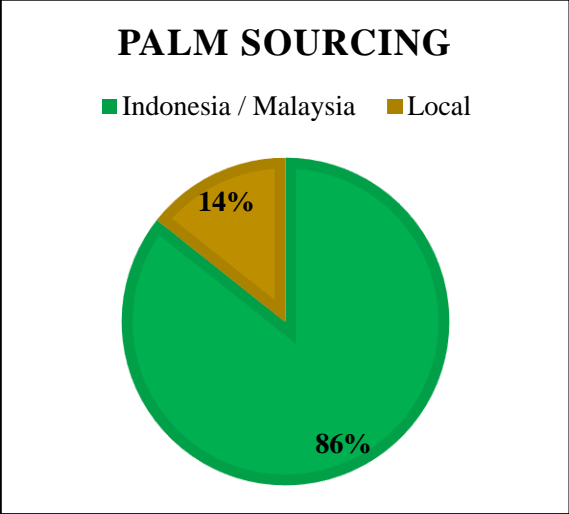

### Traceability Summary - Supplies April 2016 – March 2017

Refinery Details					
Parent Name	Refinery Name	RSPO Status	Latitude	Longitude	Address
African Oil Palm Ltd	Bidco Uganda Limited	No	0.451417°	33.245770°	Plot 152/M Masese Industrial Area, Jinja Uganda

Overall Traceability	Palm	Lauric
Unknown*	60.6%	10.5%
Traceable to mill	39.4%	89.5%

\*Unknown unlisted

The charts below represent total volumes of palm and lauric products sourced from various origins into Uganda in April 2016 - March 2017: