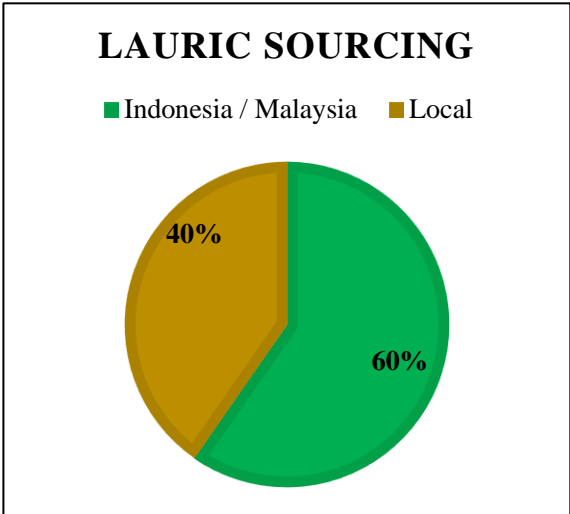

### Traceability Summary - Supplies April 2016 – March 2017

Refinery Details					
Parent Name	Refinery Name	RSPO Status	Latitude	Longitude	Address
African Oil Palm Ltd	Bidco Uganda Limited	No	0.451417°	33.245770°	Plot 152/M Masese Industrial Area, Jinja Uganda

Overall Traceability	Palm	Lauric
Unknown*	60.6%	10.5%
Traceable to mill	39.4%	89.5%

\*Unknown unlisted

The charts below represent total volumes of palm and lauric products sourced from various origins into Uganda in April 2016 - March 2017: