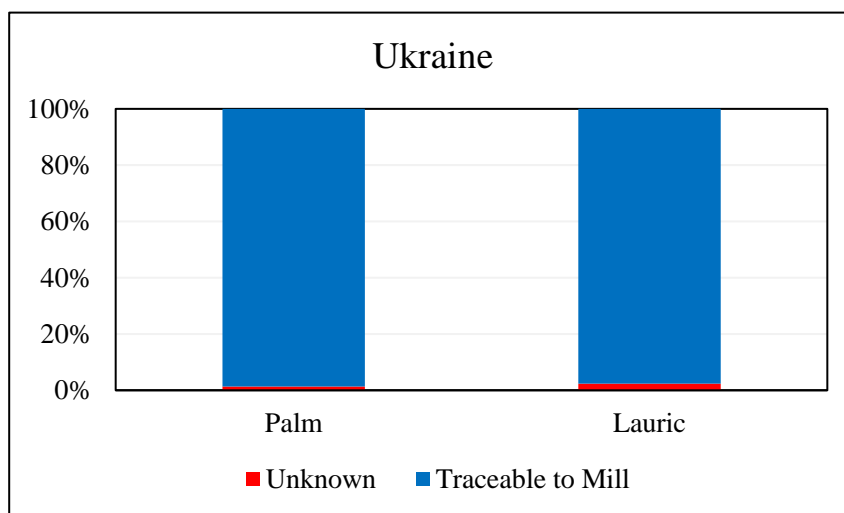

Delta Wilmar CIS Ltd, Ukraine

Traceability Summary - Supplies April 2016 - March 2017

Refinery Details					
Parent Name	Refinery Name	RSPO Status	Latitude	Longitude	Address
Delta Wilmar	Delta Wilmar CIS Ltd	Yes - MB	46.631218°	30.996661°	6, Industrialna str. 65481 Yuzhne, Odessa region, Ukraine

Overall Traceability	Palm	Lauric
Unknown*	1.3%	2.3%
Traceable to mill	98.7%	97.7%

*Unknown unlisted

Supplying Wilmar refineries at source

	DW
MNA, Kuala Tanjung	x
WINA, Pelintung	x

The charts below represent total volumes of palm and lauric products sourced from various origins into Ukraine in April 2016 – March 2017: