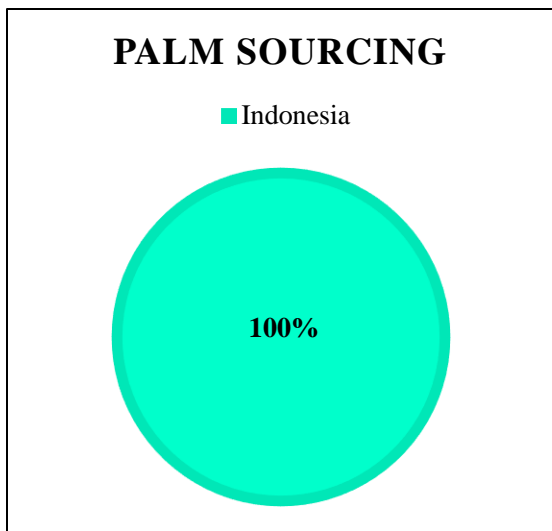

Overall Traceability	Palm	Lauric
Unknown*	1.3%	2.3%
Traceable to mill	98.7%	97.7%

*Unknown unlisted

Supplying Wilmar refineries at source

	DW
MNA, Kuala Tanjung	x
WINA, Pelintung	x

The charts below represent total volumes of palm and lauric products sourced from various origins into Ukraine in April 2016 – March 2017: