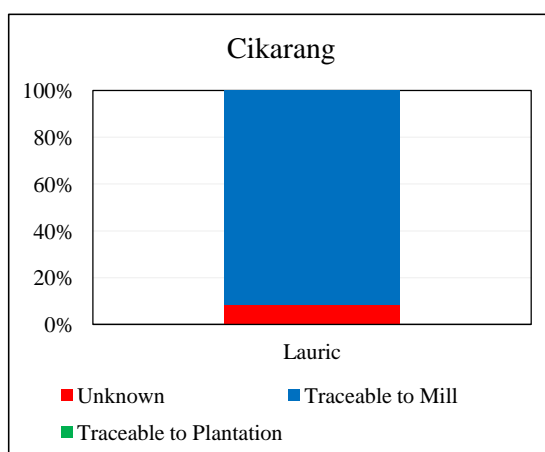

PT Wilmar Cahaya Kalbar, Cikarang
Traceability Summary - Supplies January 2016 - December 2016

Refinery Details					
Parent Name	Refinery Name	RSPO Status	Latitude	Longitude	Address
Wilmar International	PT Wilmar Cahaya Kalbar, Cikarang	Yes - SG / MB	-6.32466°	107.176720°	Jl. Industri Selatan 3, Kawasan Industri Jababeka II Blok GG1, Cikarang, Kabupaten Bekasi, Provinsi Jawa Barat, Indonesia

Supplying mills according to region

	Lauric
Total	0

Traceability

	Lauric
Unknown	8.5%
Traceable to mill*	91.6%
*(includes traceable to plantation)	0.0%

No of Suppliers

Wilmar owned mill	0
Third party mills	0
Wilmar refineries	1
Others(refiners/traders/bulkers)	0

Percentage

Wilmar owned mill	0.0%
Third party mills	0.0%
Wilmar refineries	100.0%
Others (refiners/traders/bulkers)	0.0%

No of Certified Mills

RSPO	0