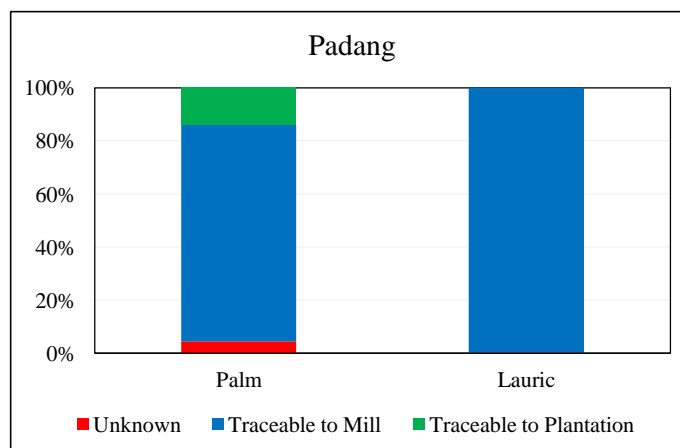

PT Wilmar Nabati Indonesia, Padang
Traceability Summary - Supplies January 2016 - December 2016

Refinery Details					
Parent Name	Refinery Name	RSPO Status	Latitude	Longitude	Address
Wilmar International	PT Wilmar Nabati Indonesia, Padang	Yes - MB	-4.516940°	100.368300°	Jalan Belawan, Kampung Baru, Kelurahan Teluk Bayur Utara, Kecamatan Padang Selatan, Sumatera Barat, Indonesia 25217

Supplying mills according to region

	Palm	Lauric
Bengkulu	18	1
Jambi	3	0
North Sumatra	2	0
Riau	2	0
South Sumatra	1	0
West Sumatra	17	0
Unknown	3	0
Total	46	1

Traceability +

	Palm	Lauric
Unknown	4.4%	0.2%
Traceable to mill (includes traceable to plantation)	95.6%	99.8%

No of Suppliers

Wilmar owned mills	5	0
Third party mills	41	1
Wilmar refineries	2	1
Others(refiners/traders/bulkers)	0	0

Percentage

Wilmar owned mills	19.2%	0.0%
Third party mills	62.0%	5.9%
Wilmar refineries	18.9%	94.1%
Others(refiners/traders/bulkers)	0.0%	0.0%

No of Certified Mills

RSPO	4	0