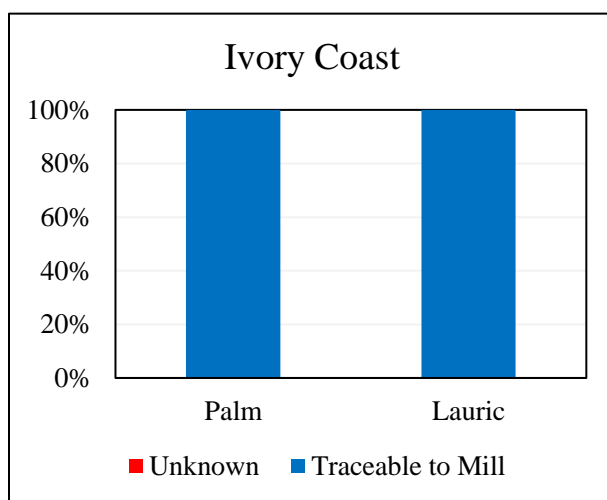

Sania CIE, Ivory Coast

Traceability Summary - Supplies January 2016 - December 2016

Refinery Details					
Parent Name	Refinery Name	RSPO Status	Latitude	Longitude	Address
Sania CIE	Sania CIE	No	5.2628519°	-4.005225°	Zone industrielle de Vridi, rue du textile 01 BP 2949 ABIDJAN 01

Overall Traceability	Palm	Lauric
Unknown*	0.3%	0.0%
Traceable to mill	99.7%	100.0%

*Unknown unlisted