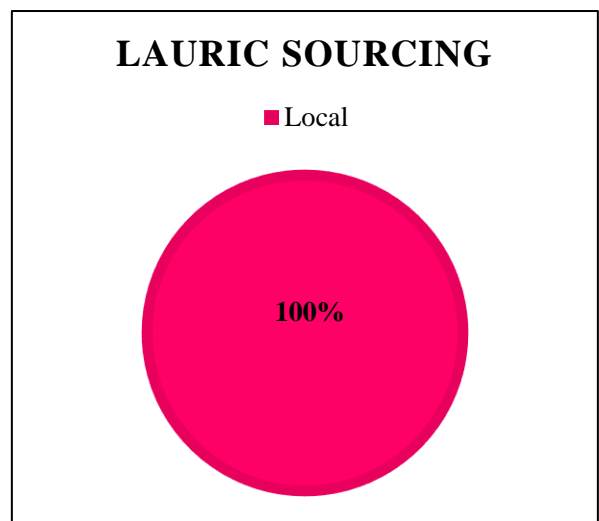

### Supplying Wilmar refineries at source

	<b>Sania</b>
WINA, Pelintung	x

The charts below represent total volumes of palm and lauric products sourced from various origins into Ivory Coast in January 2016 - December 2016: