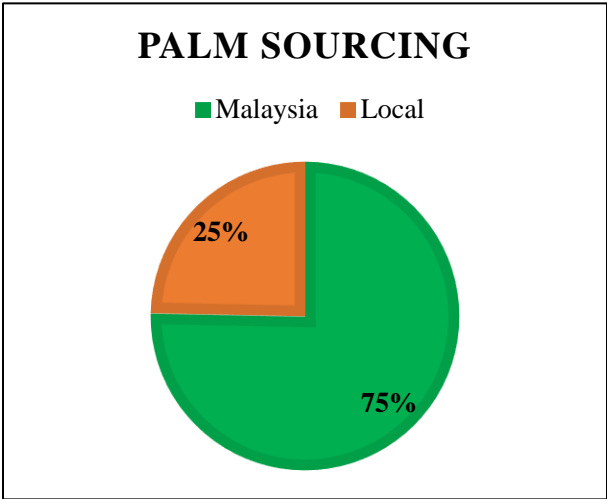

Overall Traceability	Palm
Unknown*	12.9%
Traceable to mill	87.1%

*Unknowns unlisted

Supplying Wilmar refineries at source

	PZ Wilmar
BEO, Bintulu	x

The charts below represent total volumes of palm products sourced from various origins into Nigeria in January 2016 - December 2016: