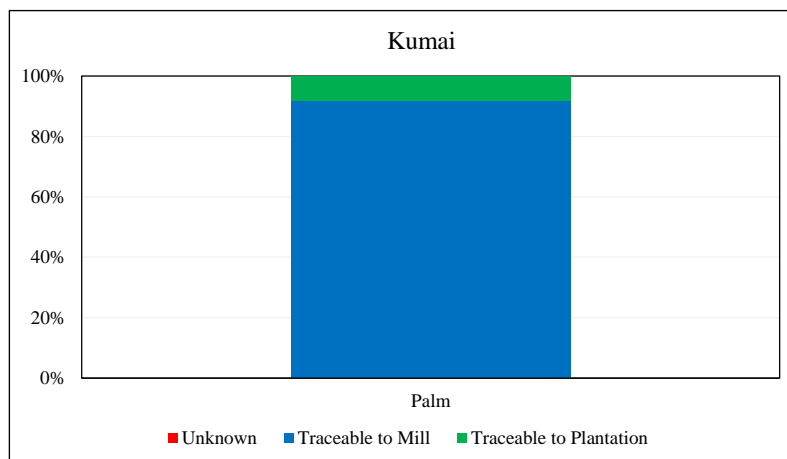

PT Sinar Alam Permai, Kumai
Traceability Summary - Supplies July 2016 - June 2017

Refinery Details					
Parent Name	Refinery Name	RSPO Status	Latitude	Longitude	Address
Wilmar International	PT Sinar Alam Permai, Kumai	Yes - MB	-2.64858	111.79738	Jl. Pelabuhan Panglima Utar-Tanjung Kalaf, Kumai, Kotawaringin Barat, Kalimantan Tengah 74181, Indonesia

Supplying mills according to region	Palm
Central Kalimantan	26
Total	26

Traceability	Palm
Unknown	0.0%
Traceable to mill*	100.0%
*(includes traceable to plantation)	8.2%

No of Suppliers	
Wilmar owned mill	2
Third party mills	24
Wilmar refineries	0
Others(refiners/traders/bulkers)	0

Percentage	
Wilmar owned mill	7.6%
Third party mills	92.4%
Wilmar refineries	0.0%
Others(refiners/traders/bulkers)	0.0%

No of Certified Mills	
RSPO	4