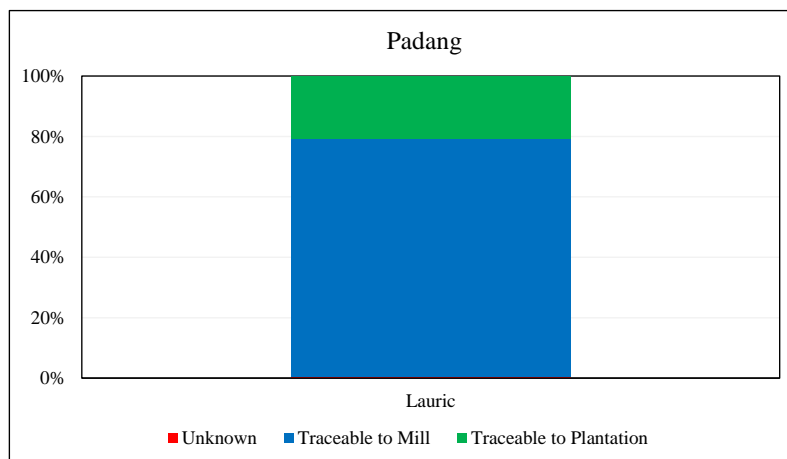

PT Usaha Inti Padang, Padang
Traceability Summary - Supplies July 2016 - June 2017

Refinery Details					
Parent Name	Refinery Name	RSPO Status	Latitude	Longitude	Address
Wilmar International	PT Usaha Inti Padang, Padang	Yes - MB	-0.79518	100.40932	Kawasan Industri Padang Lot Ns. 9, Nagari Kasang, Kecamatan Batang Anai, Kabupaten Padang Pariaman, 25586, Indonesia

Supplying mills according to region	Lauric
Bengkulu	11
Jambi	11
North Sumatra	1
Riau	1
West Sumatra	19
Unknown	1
Total	44

Traceability	Lauric
Unknown	0.4%
Traceable to mill*	99.6%
*(includes traceable to plantation)	20.6%

No of Suppliers	
Wilmar owned mill	5
Third party mills	39
Wilmar refineries	2
Others(refiners/traders/bulkers)	0

Percentage	
Wilmar owned mill	20.9%
Third party mills	78.1%
Wilmar refineries	1.0%
Others(refiners/traders/bulkers)	0.0%

No of Certified Mills	
RSPO	4