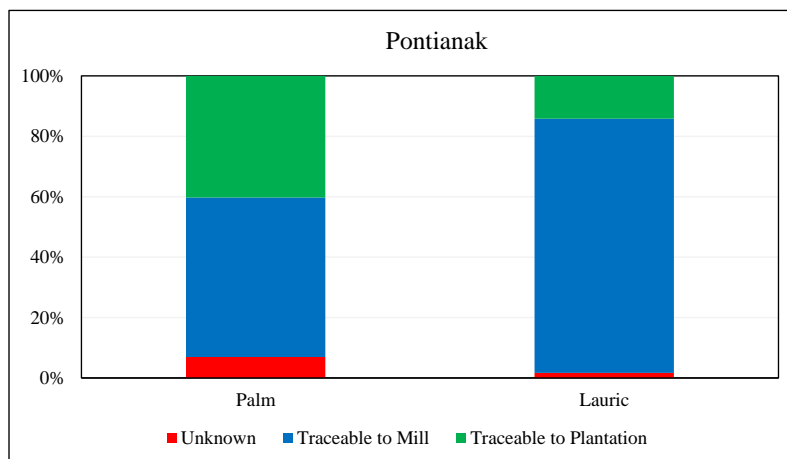

PT Wilmar Cahaya Kalbar, Pontianak
Traceability Summary - Supplies July 2016 - June 2017

Refinery Details					
Parent Name	Refinery Name	RSPO Status	Latitude	Longitude	Address
Wilmar International	PT Wilmar Cahaya Kalbar, Pontianak	No	0.003720°	109.312070°	Jl. Khatulistiwa KM 4.3 Kelurahan Batulayang Kecamatan Pontianak Utara 78244, Indonesia

Supplying mills according to region	Traceability	
	Palm	Lauric
Central Kalimantan	0	1
West Kalimantan	19	41
West Sumatra	0	1
Unknown	0	1
Total	19	44

Traceability	Palm	Lauric	
	Unknown	6.9%	1.7%
Traceable to mill*	93.1%	98.3%	
*(includes traceable to plantation)	40.3%	14.2%	

No of Suppliers	Palm	Lauric	
	Wilmar owned mill	4	4
Third party mills	15	40	
Wilmar refineries	1	1	
Others(refiners/traders/bulkers)	1	0	

Percentage	Palm	Lauric	
	Wilmar owned mill	40.3%	14.4%
Third party mills	46.9%	85.4%	
Wilmar refineries	5.9%	0.3%	
Others(refiners/traders/bulkers)	6.9%	0.0%	

No of Certified Mills	Palm	Lauric	
	RSPO	1	1