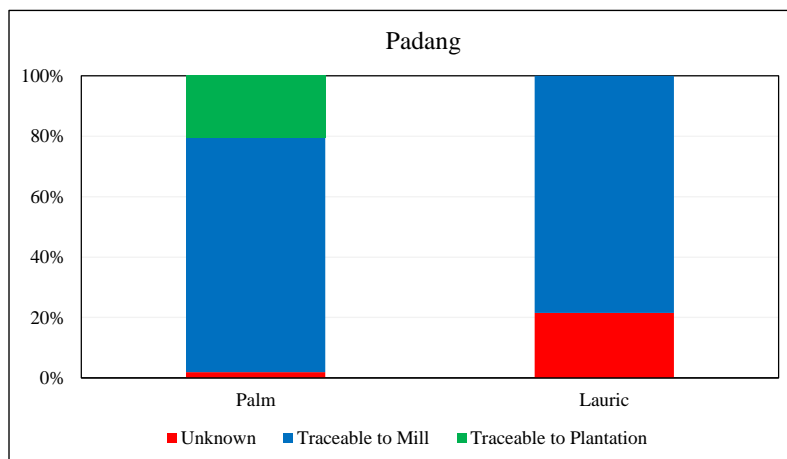

PT Wilmar Nabati Indonesia, Padang
Traceability Summary - Supplies July 2016 - June 2017

Refinery Details					
Parent Name	Refinery Name	RSPO Status	Latitude	Longitude	Address
Wilmar International	PT Wilmar Nabati Indonesia, Padang	Yes - MB	-4.516940°	100.368300°	Jalan Belawan, Kampung Baru, Kelurahan Teluk Bayur Utara, Kecamatan Padang Selatan, 25217 Sumatera Barat, Indonesia

Supplying mills according to region

	Palm	Lauric
Bengkulu	19	0
Jambi	3	0
North Sumatra	2	0
Riau	1	0
South Sumatra	1	0
West Sumatra	17	0
Unknown	2	0
Total	45	0

Traceability

	Palm	Lauric
Unknown	2.0%	21.5%
Traceable to mill*	98.0%	78.5%
*(includes traceable to plantation)	20.5%	0.0%

No of Suppliers

	Palm	Lauric
Wilmar owned mill	5	0
Third party mills	40	0
Wilmar refineries	2	2
Others(refiners/traders/bulkers)	0	0

Percentage

	Palm	Lauric
Wilmar owned mill	20.6%	0.0%
Third party mills	59.4%	0.0%
Wilmar refineries	20.0%	100.0%
Others(refiners/traders/bulkers)	0.0%	0.0%

No of Certified Mills

	Palm	Lauric
RSPO	3	0