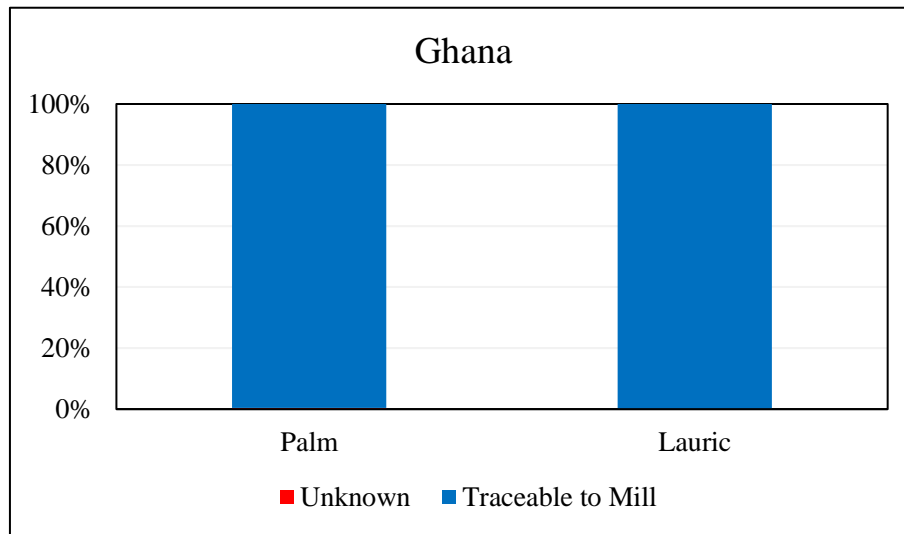

Wilmar Africa Limited, Ghana

Traceability Summary - Supplies July 2016 - June 2017

Refinery Details					
Parent Name	Refinery Name	RSPO Status	Latitude	Longitude	Address
Wilmar International	Wilmar Africa Limited	Yes - MB	5.622452°	-0.017378°	Plot no,9,11,17,18, Beach Road, Tema, Ghana

Overall Traceability	Palm	Lauric
Unknown*	0.4%	0.0%
Traceable to mill	99.6%	100.0%

*Unknown unlisted

Supplying Wilmar refineries at source

	WAL
BEO, Bintulu	x
PGEO, Lumut	x
PGEO, Pasir Gudang	x
WINA, Dumai	x

The charts below represent total volumes of palm and lauric products sourced from various origins into Ghana in July 2016 - June 2017:

Last Updated: 26 Oct 2017