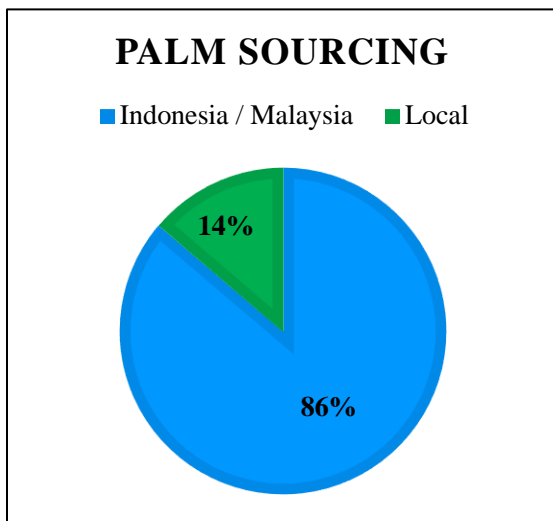

Wilmar Africa Limited, Ghana

Traceability Summary - Supplies July 2016 - June 2017

Refinery Details					
Parent Name	Refinery Name	RSPO Status	Latitude	Longitude	Address
Wilmar International	Wilmar Africa Limited	Yes - MB	5.622452°	-0.017378°	Plot no,9,11,17,18, Beach Road, Tema, Ghana

Overall Traceability	Palm	Lauric
Unknown*	0.4%	0.0%
Traceable to mill	99.6%	100.0%

*Unknown unlisted

Supplying Wilmar refineries at source

	WAL
BEO, Bintulu	x
PGEO, Lumut	x
PGEO, Pasir Gudang	x
WINA, Dumai	x

The charts below represent total volumes of palm and lauric products sourced from various origins into Ghana in July 2016 - June 2017:

Last Updated: 26 Oct 2017