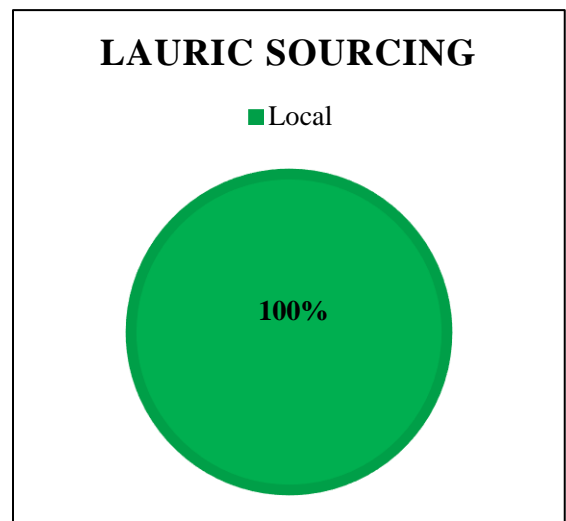

Wilmar Africa Limited, Ghana

Traceability Summary - Supplies July 2016 - June 2017

Refinery Details					
Parent Name	Refinery Name	RSPO Status	Latitude	Longitude	Address
Wilmar International	Wilmar Africa Limited	Yes - MB	5.622452°	-0.017378°	Plot no,9,11,17,18, Beach Road, Tema, Ghana

Overall Traceability	Palm	Lauric
Unknown*	0.4%	0.0%
Traceable to mill	99.6%	100.0%

*Unknown unlisted

Supplying Wilmar refineries at source

	WAL
BEO, Bintulu	x
PGEO, Lumut	x
PGEO, Pasir Gudang	x
WINA, Dumai	x

The charts below represent total volumes of palm and lauric products sourced from various origins into Ghana in July 2016 - June 2017:

Last Updated: 26 Oct 2017