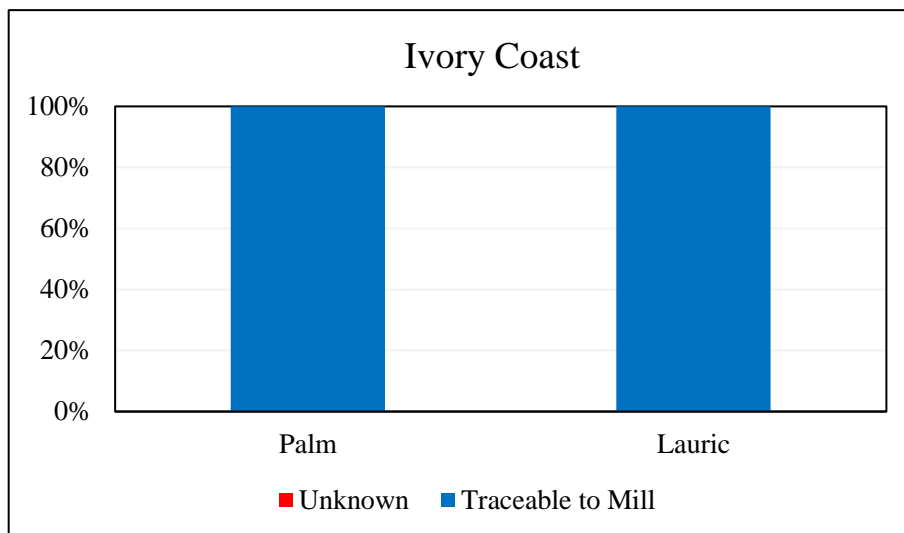

## Sania CIE, Ivory Coast

Traceability Summary - Supplies July 2016 - June 2017

Refinery Details					
Parent Name	Refinery Name	RSPO Status	Latitude	Longitude	Address
Sania CIE	Sania CIE	No	5.2628519°	-4.005225°	Zone industrielle de Vridi, rue du textile 01 BP 2949 Abidjan 01

Overall Traceability	Palm	Lauric
Unknown*	0.1%	0.0%
Traceable to mill	99.9%	100.0%

\*Unknown unlisted

**Supplying Wilmar refineries at source**

	<b>Sania</b>
WINA, Pelintung	x

The charts below represent total volumes of palm and lauric products sourced from various origins into Ivory Coast in July 2016 - June 2017: