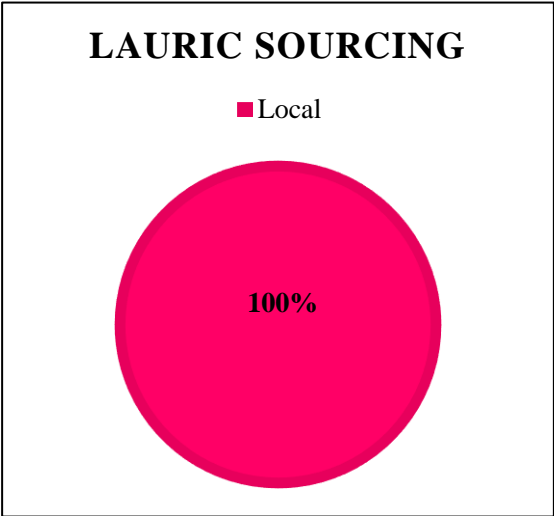

Overall Traceability	Palm	Lauric
Unknown*	0.1%	0.0%
Traceable to mill	99.9%	100.0%

\*Unknown unlisted

**Supplying Wilmar refineries at source**

	<b>Sania</b>
WINA, Pelintung	x

The charts below represent total volumes of palm and lauric products sourced from various origins into Ivory Coast in July 2016 - June 2017: