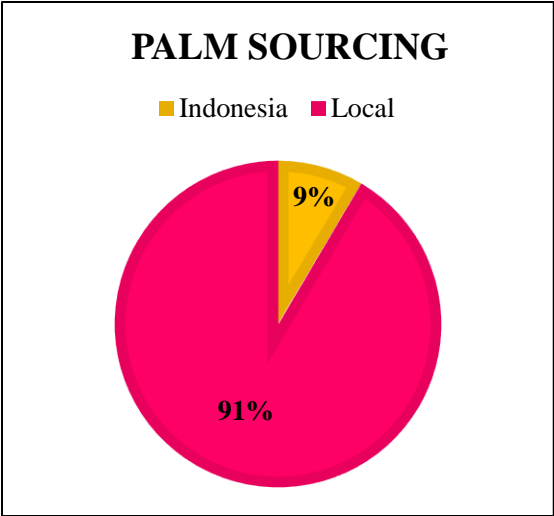

## Sania CIE, Ivory Coast

Traceability Summary - Supplies July 2016 - June 2017

Refinery Details					
Parent Name	Refinery Name	RSPO Status	Latitude	Longitude	Address
Sania CIE	Sania CIE	No	5.2628519°	-4.005225°	Zone industrielle de Vridi, rue du textile 01 BP 2949 Abidjan 01

Overall Traceability	Palm	Lauric
Unknown*	0.1%	0.0%
Traceable to mill	99.9%	100.0%

\*Unknown unlisted

**Supplying Wilmar refineries at source**

	<b>Sania</b>
WINA, Pelintung	x

The charts below represent total volumes of palm and lauric products sourced from various origins into Ivory Coast in July 2016 - June 2017: