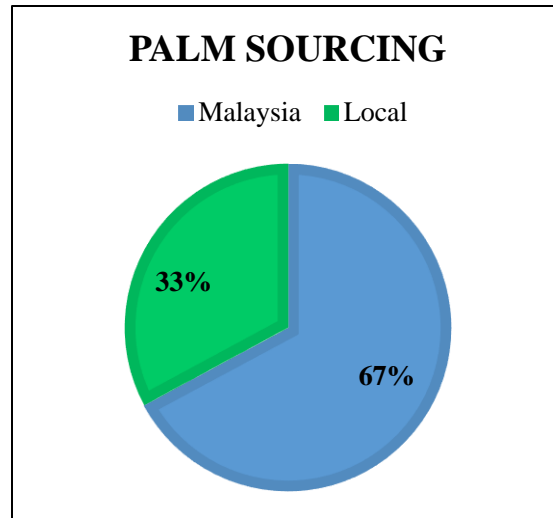

Overall Traceability	Palm
Unknown*	15.1%
Traceable to mill	84.9%

*Unknowns unlisted

Supplying Wilmar refineries at source

	PZ Wilmar
BEO, Bintulu	x

The charts below represent total volumes of palm products sourced from various origins into Nigeria in July 2016 - June 2017: