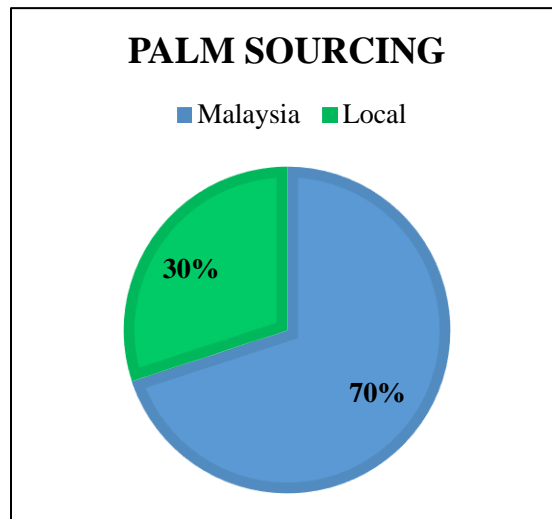

Overall Traceability	Palm
Unknown*	12.6%
Traceable to mill	87.4%

\*Unknowns unlisted

### Supplying Wilmar refineries at source

	<b>PZ Wilmar</b>
BEO, Bintulu	x

The charts below represent total volumes of palm products sourced from various origins into Nigeria in October 2016 - September 2017: