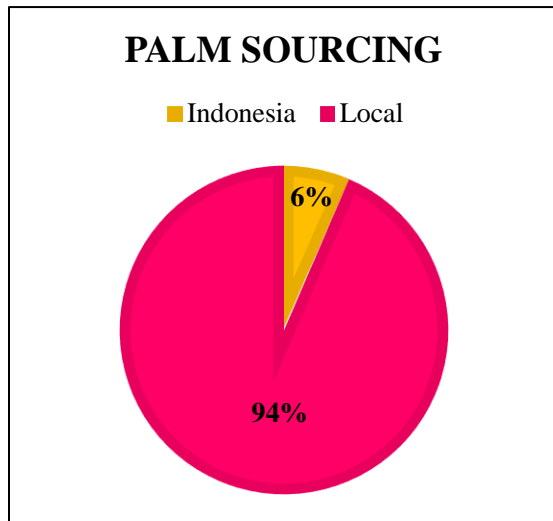

Overall Traceability	Palm	Lauric
Unknown*	0.3%	11.9%
Traceable to mill	99.7%	88.1%

\*Unknown unlisted

### Supplying Wilmar refineries at source

	<b>Pyramid Lanka</b>
WINA, Dumai	x

The charts below represent total volumes of palm products sourced from various origins into Sri Lanka in July 2016 - June 2017: