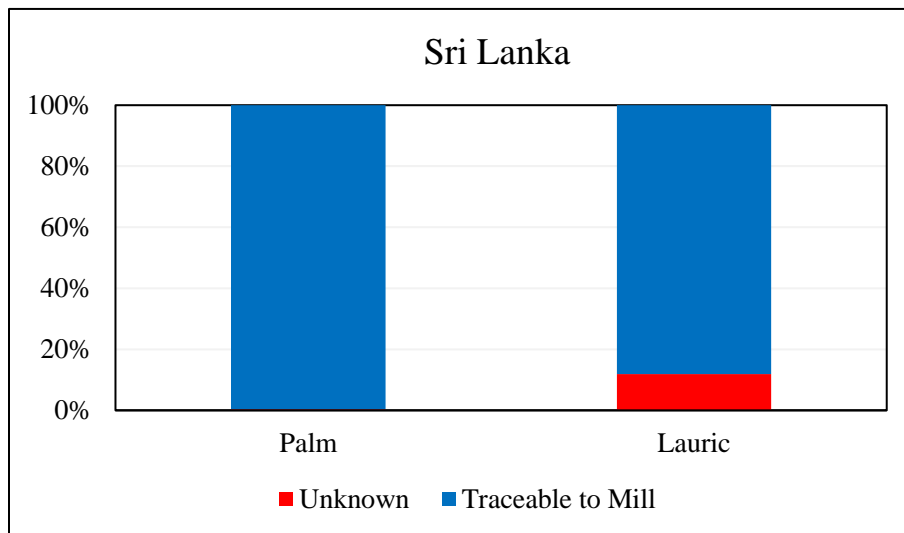

**Pyramid Lanka (Private) Limited, Sri Lanka**

**Traceability Summary - Supplies July 2016 - June 2017**

Refinery Details					
Parent Name	Refinery Name	RSPO Status	Latitude	Longitude	Address
Pyramid Lanka	Pyramid Lanka (Private) Limited	No	7.016138°	79.873728°	Ward 02-125, Muthurajawela Industrial Park, Wattala, Sri Lanka

Overall Traceability	Palm	Lauric
Unknown*	0.3%	11.9%
Traceable to mill	99.7%	88.1%

\*Unknown unlisted