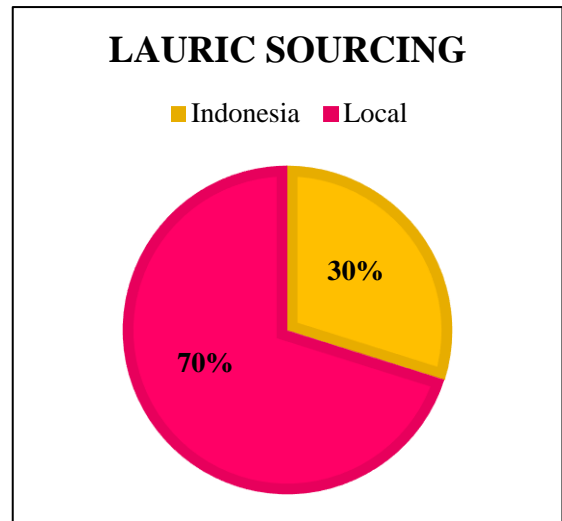

Overall Traceability	Palm	Lauric
Unknown*	0.3%	11.9%
Traceable to mill	99.7%	88.1%

\*Unknown unlisted

### Supplying Wilmar refineries at source

	<b>Pyramid Lanka</b>
WINA, Dumai	x

The charts below represent total volumes of palm products sourced from various origins into Sri Lanka in July 2016 - June 2017: