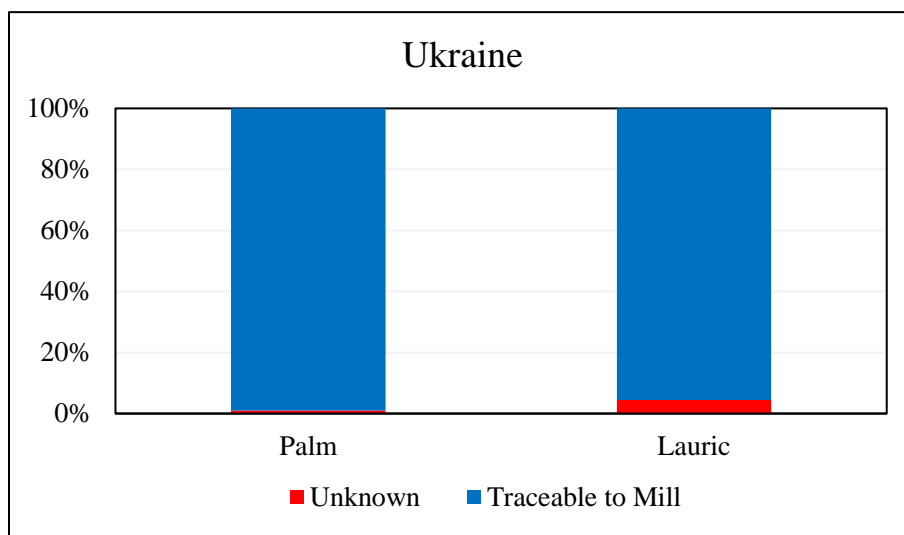

Overall Traceability	Palm	Lauric
Unknown*	1.0%	4.5%
Traceable to mill	99.0%	95.5%

\*Unknown unlisted

### Supplying Wilmar refineries at source

	<b>Delta Wilmar</b>
MNA, Kuala Tanjung	x
WINA, Pelintung	x

The charts below represent total volumes of palm and lauric products sourced from various origins into Ukraine in July 2016 - June 2017: