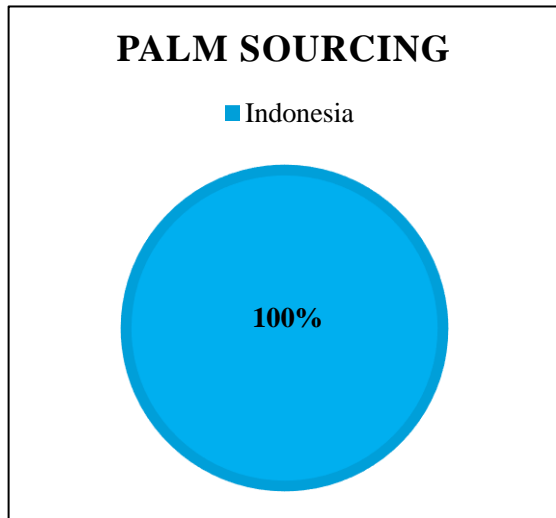

Overall Traceability	Palm	Lauric
Unknown*	1.0%	4.5%
Traceable to mill	99.0%	95.5%

\*Unknown unlisted

### Supplying Wilmar refineries at source

	<b>Delta Wilmar</b>
MNA, Kuala Tanjung	x
WINA, Pelintung	x

The charts below represent total volumes of palm and lauric products sourced from various origins into Ukraine in July 2016 - June 2017: