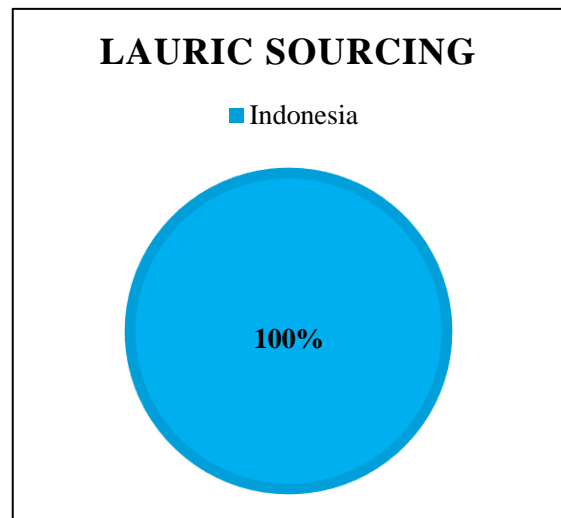

Overall Traceability	Palm	Lauric
Unknown*	1.0%	4.5%
Traceable to mill	99.0%	95.5%

\*Unknown unlisted

### Supplying Wilmar refineries at source

	<b>Delta Wilmar</b>
MNA, Kuala Tanjung	x
WINA, Pelintung	x

The charts below represent total volumes of palm and lauric products sourced from various origins into Ukraine in July 2016 - June 2017: