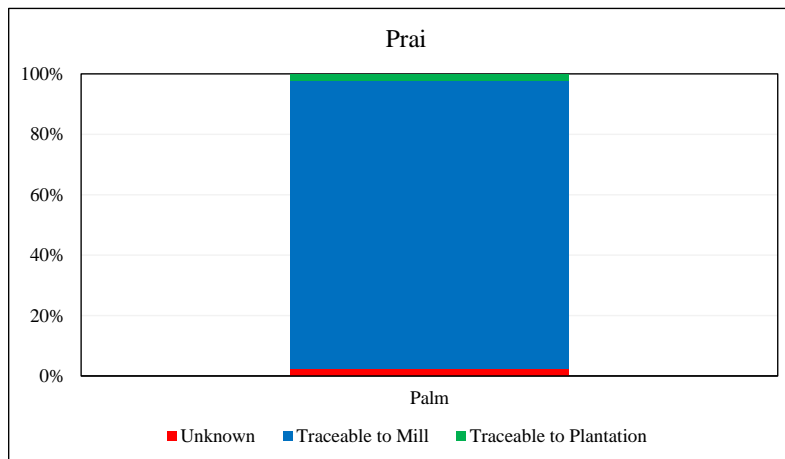

PGEO Edible Oils Sdn Bhd, Prai

Traceability Summary - Supplies October 2016 - September 2017

Refinery Details					
Parent Name	Refinery Name	RSPO Status	Latitude	Longitude	Address
Wilmar International	PGEO Edible Oils Sdn Bhd, Prai	Yes - SG / MB	5.416083	100.386528	2039 Tingkat Perusahaan Tiga, Prai Industrial Complex, 13600 Prai, Penang, Malaysia

Supplying mills according to region	Palm
Peninsular Malaysia	26
Total	26

Traceability	Palm
Unknown	2.5%
Traceable to mill*	97.5%
*(includes traceable to plantation)	2.2%

No of Suppliers	
Wilmar owned mill	0
Third party mills	26
Wilmar refineries	1
Others(refiners/traders/bulkers)	6

Percentage	
Wilmar owned mill	0.0%
Third party mills	93.6%
Wilmar refineries	4.0%
Others(refiners/traders/bulkers)	2.4%

No of Certified Mills	
RSPO	4