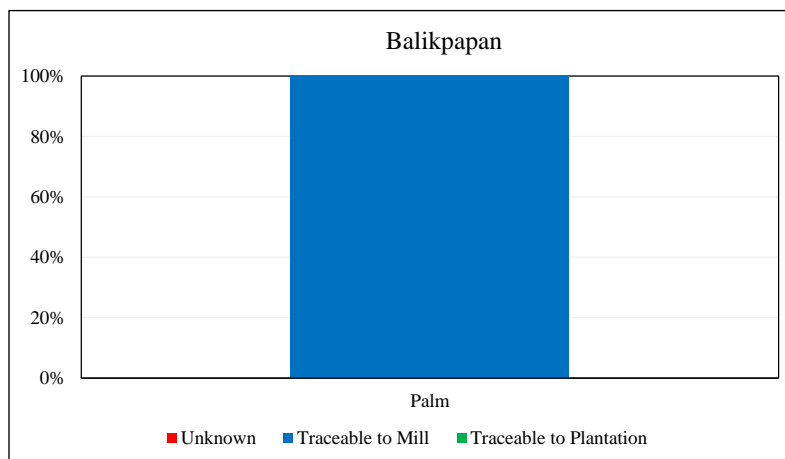

PT Wilmar Nabati Indonesia, Balikpapan
Traceability Summary - Supplies January 2017 - December 2017

Refinery Details					
Parent Name	Refinery Name	RSPO Status	Latitude	Longitude	Address
Wilmar International	PT Wilmar Nabati Indonesia, Balikpapan	No	-1.136110°	116.772000°	Teluk Waru, Keluهران Kariangau, Kecamatan Balikpapan Barat, Balikpapan, Kalimantan Timur, Indonesia

Supplying mills (direct) according to region

	Palm
East Kalimantan	7
North Kalimantan	3
West Kalimantan	1
West Sulawesi	1
Total	12

Traceability

	Palm
Unknown	0.0%
Traceable to mill*	100.0%
*(includes traceable to plantation)	
	0.0%

No of Suppliers

Wilmar owned mill	0
Supplying mills (direct)	12
Wilmar refineries	0
Others(refiners/traders/bulkers)	0

Percentage

Wilmar owned mill	0.0%
Supplying mills (direct)	100.0%
Wilmar refineries	0.0%
Others(refiners/traders/bulkers)	0.0%

No of Certified Mills

RSPO	0