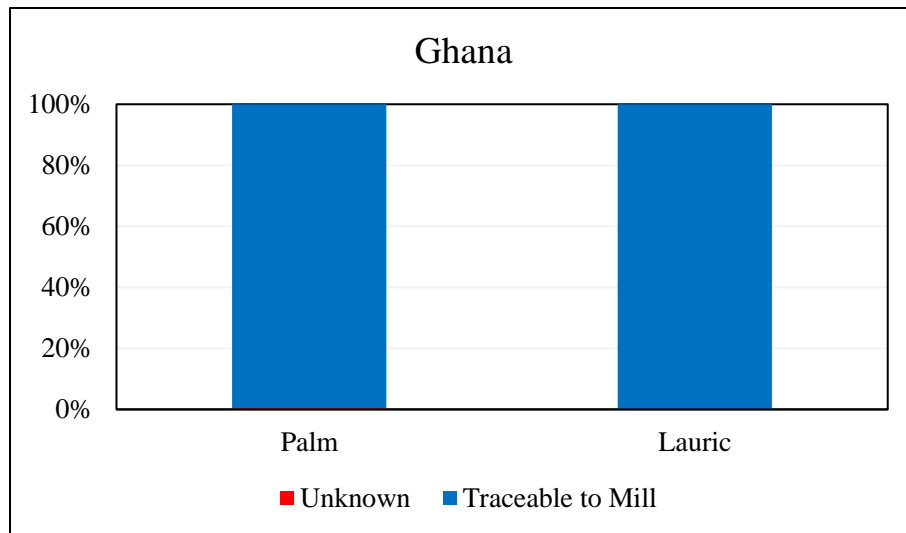

## Wilmar Africa Limited, Ghana

Traceability Summary - Supplies October 2016 - September 2017

Refinery Details					
Parent Name	Refinery Name	RSPO Status	Latitude	Longitude	Address
Wilmar International	Wilmar Africa Limited	Yes - MB	5.622452°	-0.017378°	Plot no,9,11,17,18, Beach Road, Tema, Ghana

Overall Traceability	Palm	Lauric
Unknown*	0.4%	0.0%
Traceable to mill	99.6%	100.0%

\*Unknown unlisted

### Supplying Wilmar refineries at source

	<b>WAL</b>
BEO, Bintulu	x
PGEO, Lumut	x
PGEO, Pasir Gudang	x
WINA, Dumai	x

The charts below represent total volumes of palm and lauric products sourced from various origins into Ghana in October 2016 - September 2017: