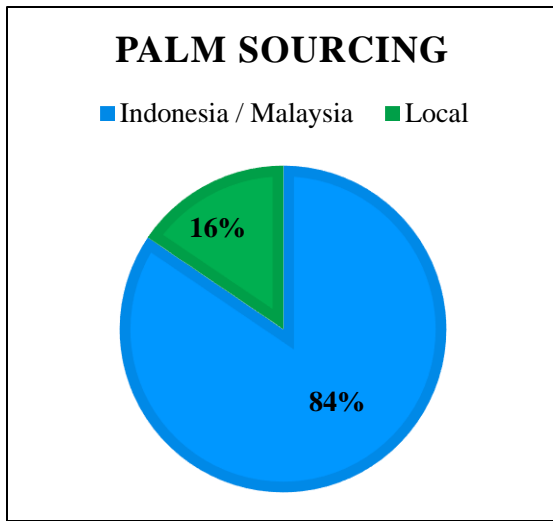

## Wilmar Africa Limited, Ghana

Traceability Summary - Supplies October 2016 - September 2017

Refinery Details					
Parent Name	Refinery Name	RSPO Status	Latitude	Longitude	Address
Wilmar International	Wilmar Africa Limited	Yes - MB	5.622452°	-0.017378°	Plot no,9,11,17,18, Beach Road, Tema, Ghana

Overall Traceability	Palm	Lauric
Unknown*	0.4%	0.0%
Traceable to mill	99.6%	100.0%

\*Unknown unlisted

### Supplying Wilmar refineries at source

	<b>WAL</b>
BEO, Bintulu	x
PGEO, Lumut	x
PGEO, Pasir Gudang	x
WINA, Dumai	x

The charts below represent total volumes of palm and lauric products sourced from various origins into Ghana in October 2016 - September 2017: