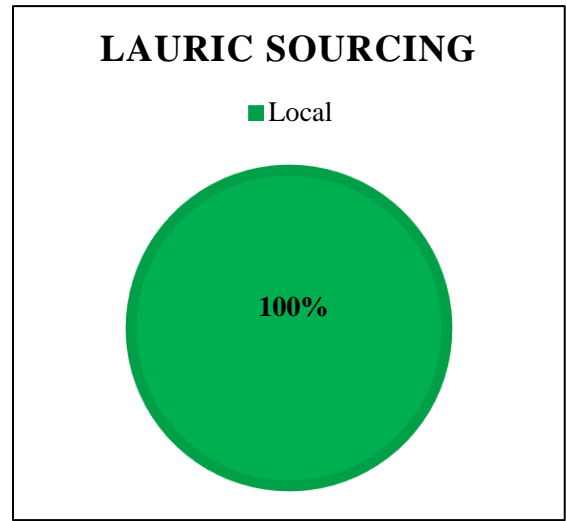

## Wilmar Africa Limited, Ghana

Traceability Summary - Supplies October 2016 - September 2017

Refinery Details					
Parent Name	Refinery Name	RSPO Status	Latitude	Longitude	Address
Wilmar International	Wilmar Africa Limited	Yes - MB	5.622452°	-0.017378°	Plot no,9,11,17,18, Beach Road, Tema, Ghana

Overall Traceability	Palm	Lauric
Unknown*	0.4%	0.0%
Traceable to mill	99.6%	100.0%

\*Unknown unlisted

### Supplying Wilmar refineries at source

	<b>WAL</b>
BEO, Bintulu	x
PGEO, Lumut	x
PGEO, Pasir Gudang	x
WINA, Dumai	x

The charts below represent total volumes of palm and lauric products sourced from various origins into Ghana in October 2016 - September 2017: