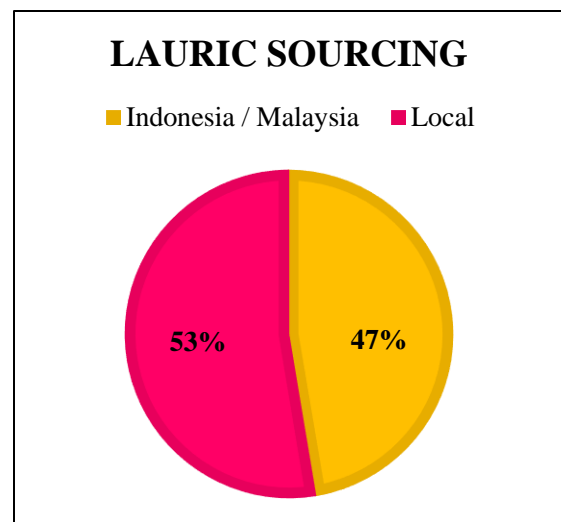

Overall Traceability	Palm	Lauric
Unknown*	0.4%	13.2%
Traceable to mill	99.6%	86.8%

*Unknown unlisted

Supplying Wilmar refineries at source

	Pyramid Lanka
PGEO, Lumut	x
WINA, Dumai	x

The charts below represent total volumes of palm products sourced from various origins into Sri Lanka in October 2016 - September 2017: