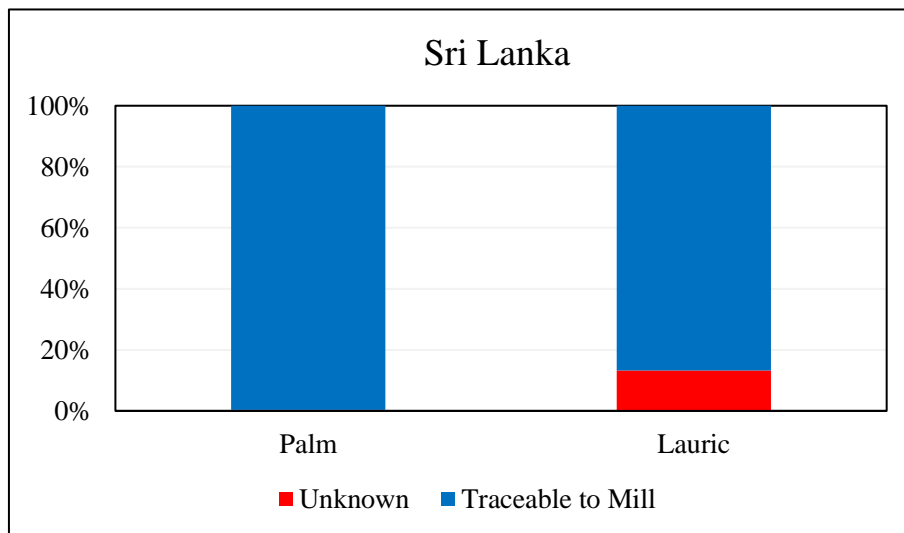

Pyramid Lanka (Private) Limited, Sri Lanka

Traceability Summary - Supplies October 2016 - September 2017

Refinery Details					
Parent Name	Refinery Name	RSPO Status	Latitude	Longitude	Address
Pyramid Lanka	Pyramid Lanka (Private) Limited	No	7.016138°	79.873728°	Ward 02-125, Muthurajawela Industrial Park, Wattala, Sri Lanka

Overall Traceability	Palm	Lauric
Unknown*	0.4%	13.2%
Traceable to mill	99.6%	86.8%

*Unknown unlisted

Supplying Wilmar refineries at source

	Pyramid Lanka
PGEO, Lumut	x
WINA, Dumai	x

The charts below represent total volumes of palm products sourced from various origins into Sri Lanka in October 2016 - September 2017: