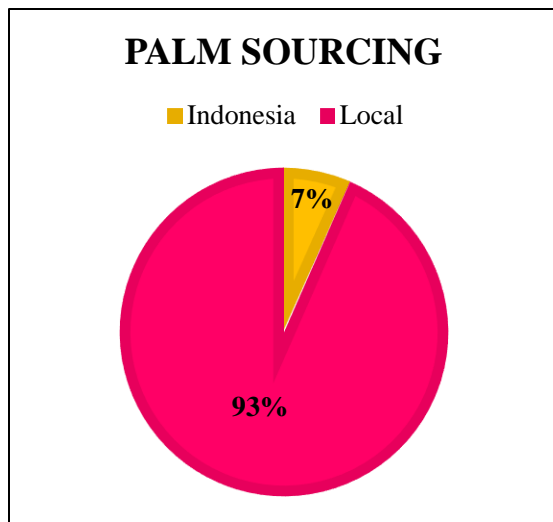

Overall Traceability	Palm	Lauric
Unknown*	0.4%	13.2%
Traceable to mill	99.6%	86.8%

*Unknown unlisted

Supplying Wilmar refineries at source

	Pyramid Lanka
PGEO, Lumut	x
WINA, Dumai	x

The charts below represent total volumes of palm products sourced from various origins into Sri Lanka in October 2016 - September 2017: