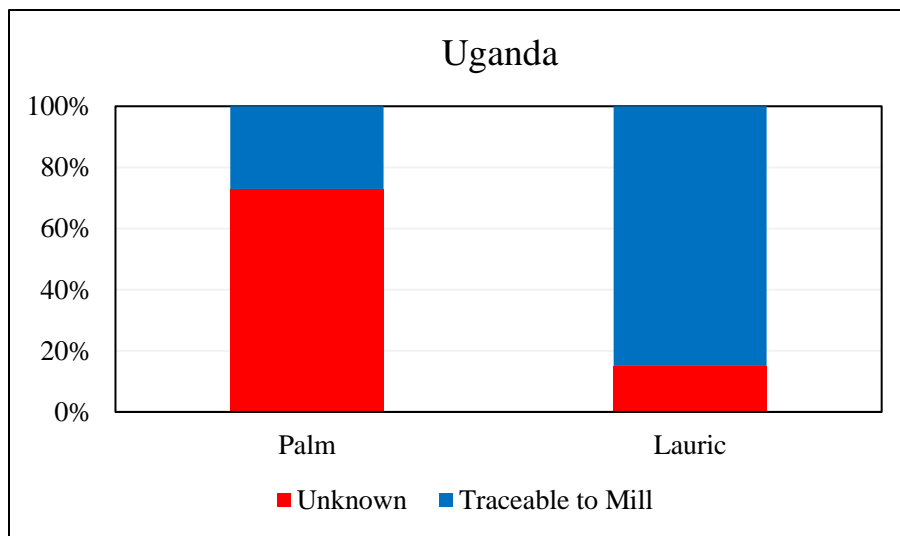

### Traceability Summary - Supplies October 2016 - September 2017

Refinery Details					
Parent Name	Refinery Name	RSPO Status	Latitude	Longitude	Address
African Oil Palm Ltd	Bidco Uganda Limited	No	0.451417°	33.245770°	Plot 152/M Masese Industrial Area, Jinja Uganda

Overall Traceability	Palm	Lauric
Unknown*	72.9%	15.0%
Traceable to mill	27.1%	85.0%

\*Unknown unlisted

The charts below represent total volumes of palm and lauric products sourced from various origins into Uganda in October 2016 - September 2017: