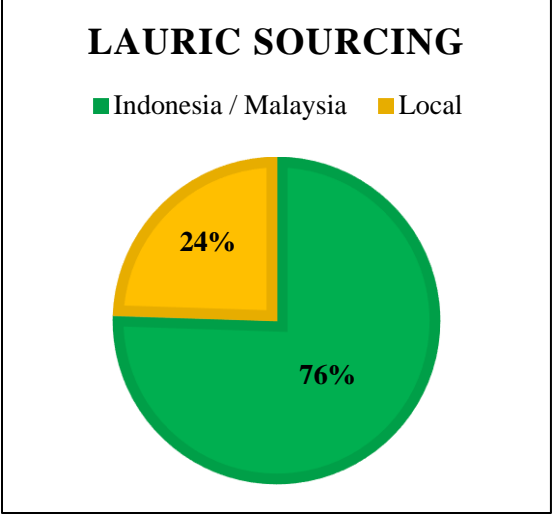

### Traceability Summary - Supplies October 2016 - September 2017

Refinery Details					
Parent Name	Refinery Name	RSPO Status	Latitude	Longitude	Address
African Oil Palm Ltd	Bidco Uganda Limited	No	0.451417°	33.245770°	Plot 152/M Masese Industrial Area, Jinja Uganda

Overall Traceability	Palm	Lauric
Unknown*	72.9%	15.0%
Traceable to mill	27.1%	85.0%

\*Unknown unlisted

The charts below represent total volumes of palm and lauric products sourced from various origins into Uganda in October 2016 - September 2017: