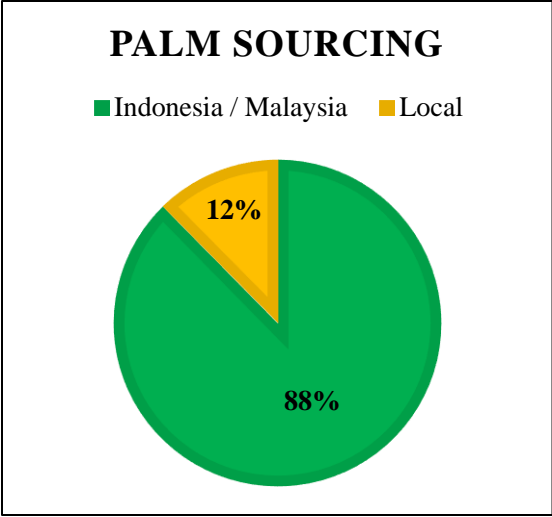

### Traceability Summary - Supplies October 2016 - September 2017

Refinery Details					
Parent Name	Refinery Name	RSPO Status	Latitude	Longitude	Address
African Oil Palm Ltd	Bidco Uganda Limited	No	0.451417°	33.245770°	Plot 152/M Masese Industrial Area, Jinja Uganda

Overall Traceability	Palm	Lauric
Unknown*	72.9%	15.0%
Traceable to mill	27.1%	85.0%

\*Unknown unlisted

The charts below represent total volumes of palm and lauric products sourced from various origins into Uganda in October 2016 - September 2017: