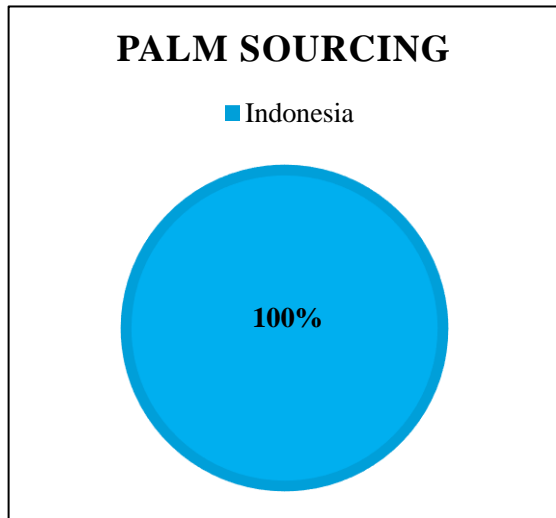

Overall Traceability	Palm	Lauric
Unknown*	0.8%	4.1%
Traceable to mill	99.2%	95.9%

*Unknown unlisted

Supplying Wilmar refineries at source

	Delta Wilmar
MNA, Kuala Tanjung	x
WINA, Pelintung	x

The charts below represent total volumes of palm and lauric products sourced from various origins into Ukraine in October 2016 - September 2017: