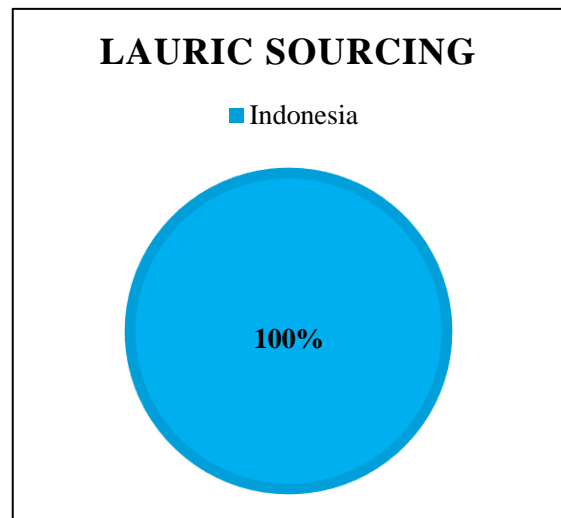

Overall Traceability	Palm	Lauric
Unknown*	0.8%	4.1%
Traceable to mill	99.2%	95.9%

*Unknown unlisted

Supplying Wilmar refineries at source

	Delta Wilmar
MNA, Kuala Tanjung	x
WINA, Pelintung	x

The charts below represent total volumes of palm and lauric products sourced from various origins into Ukraine in October 2016 - September 2017: