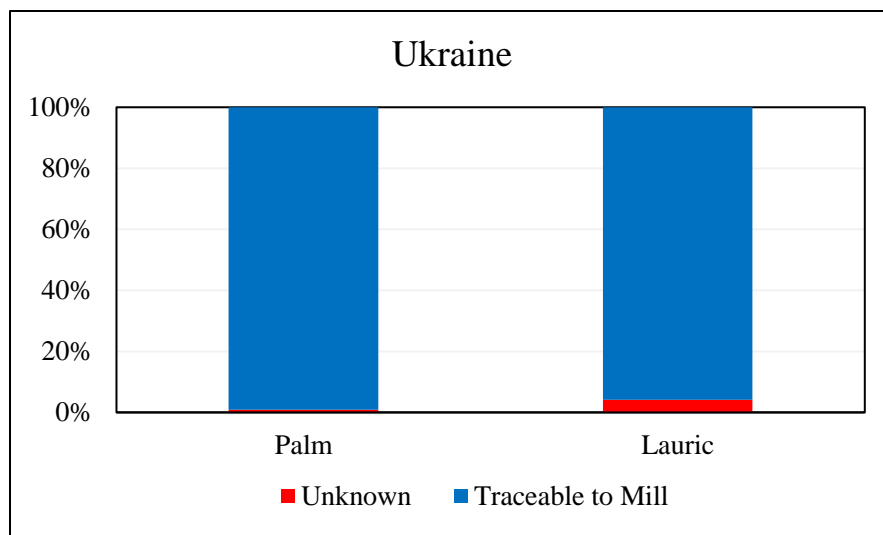

Delta Wilmar CIS Ltd, Ukraine

Traceability Summary - Supplies October 2016 - September 2017

Refinery Details					
Parent Name	Refinery Name	RSPO Status	Latitude	Longitude	Address
Delta Wilmar	Delta Wilmar CIS Ltd	Yes - MB	46.631218°	30.996661°	6, Industrialna str. 65481 Yuzhne, Odessa Region, Ukraine

Overall Traceability	Palm	Lauric
Unknown*	0.8%	4.1%
Traceable to mill	99.2%	95.9%

*Unknown unlisted

Supplying Wilmar refineries at source

	Delta Wilmar
MNA, Kuala Tanjung	x
WINA, Pelintung	x

The charts below represent total volumes of palm and lauric products sourced from various origins into Ukraine in October 2016 - September 2017: