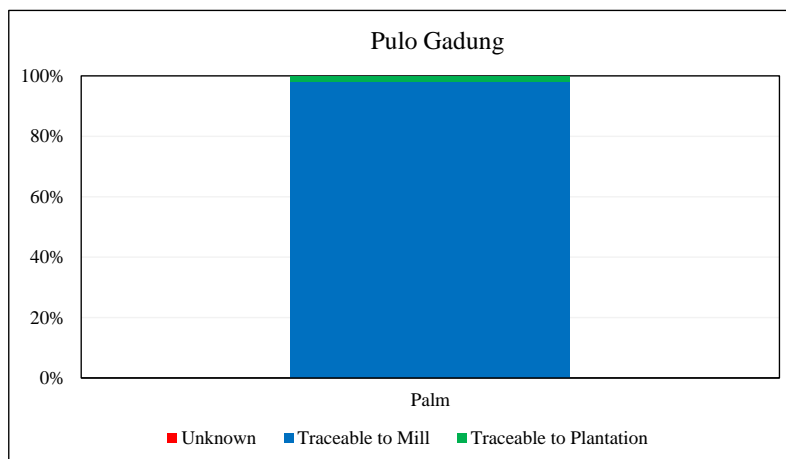

Supplying mills (direct) according to region

	Palm
Babel	1
Belitung	1
Bengkulu	2
Central Kalimantan	5
West Kalimantan	3
Total	12

Traceability

	Palm
Unknown	0.0%
Traceable to mill*	100.0%
*(includes traceable to plantation)	
	1.8%

No of Suppliers

Wilmar owned mill	1
Supplying mills (direct)	11
Wilmar refineries	0
Others(refiners/traders/bulkers)	0

Percentage

Wilmar owned mill	0.5%
Supplying mills (direct)	99.5%
Wilmar refineries	0.0%
Others(refiners/traders/bulkers)	0.0%

No of Certified Mills

RSPO	2
------	---

PT Multimas Nabati Asahan, Pulo Gadung
(January 2017 - December 2017)

List of Wilmar's own mills

Parent company	Palm Oil Mill	RSPO Status	Latitude	Longitude	Address	Palm	Lauric
Wilmar International	Sarana Titian Permata	Yes - MB	-2.894444	112.543611	Ds.Baung, Kec.Seruyan Hilir, Seruyan, Central Kalimantan	x	