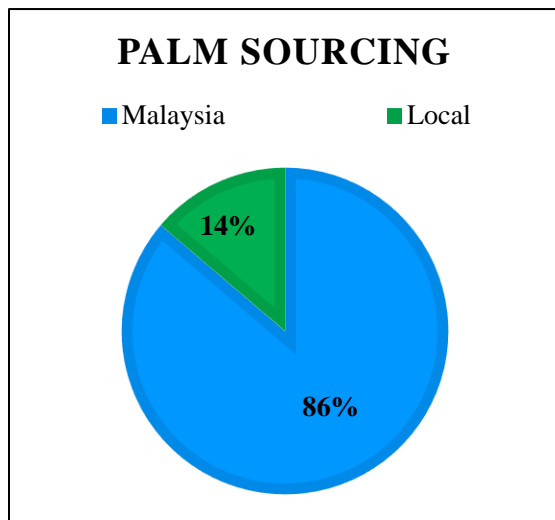

### Traceability Summary - Supplies January 2017- December 2017

Refinery Details					
Parent Name	Refinery Name	RSPO Status	Latitude	Longitude	Address
Wilmar International	Wilmar Africa Limited	Yes - MB	5.622452°	-0.017378°	Plot no,9,11,17,18, Beach Road, Tema, Ghana

Overall Traceability	Palm	Lauric
Unknown*	0.2%	0.0%
Traceable to mill	99.8%	100.0%

\*Unknown unlisted

### Supplying Wilmar refineries at source

	WAL
BEO, Bintulu	x
PGEO, Pasir Gudang	x
WEO, Butterworth	x

The charts below represent total volumes of palm and lauric products sourced from various origins into Ghana in January 2017 - December 2017: