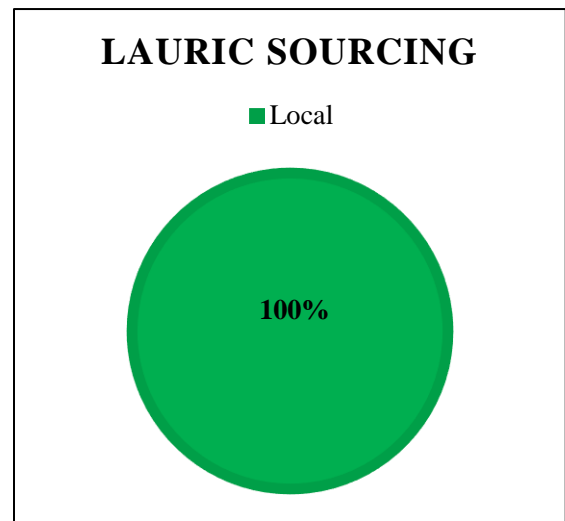

### Traceability Summary - Supplies January 2017- December 2017

Refinery Details					
Parent Name	Refinery Name	RSPO Status	Latitude	Longitude	Address
Wilmar International	Wilmar Africa Limited	Yes - MB	5.622452°	-0.017378°	Plot no,9,11,17,18, Beach Road, Tema, Ghana

### Supplying Wilmar refineries at source

	WAL
BEO, Bintulu	x
PGEO, Pasir Gudang	x
WEO, Butterworth	x

The charts below represent total volumes of palm and lauric products sourced from various origins into Ghana in January 2017 - December 2017: