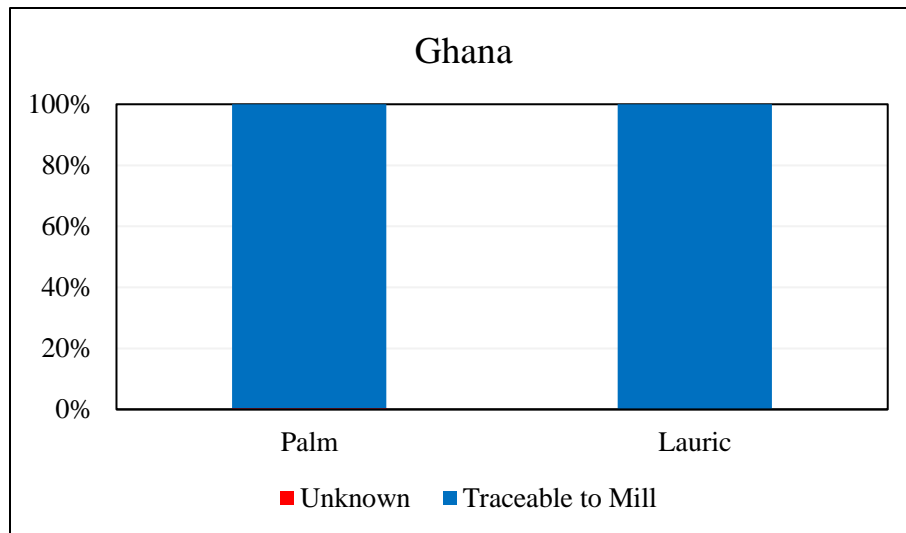

### Traceability Summary - Supplies January 2017- December 2017

Refinery Details					
Parent Name	Refinery Name	RSPO Status	Latitude	Longitude	Address
Wilmar International	Wilmar Africa Limited	Yes - MB	5.622452°	-0.017378°	Plot no,9,11,17,18, Beach Road, Tema, Ghana

Overall Traceability	Palm	Lauric
Unknown*	0.2%	0.0%
Traceable to mill	99.8%	100.0%

\*Unknown unlisted

### Supplying Wilmar refineries at source

	WAL
BEO, Bintulu	x
PGEO, Pasir Gudang	x
WEO, Butterworth	x

The charts below represent total volumes of palm and lauric products sourced from various origins into Ghana in January 2017 - December 2017: